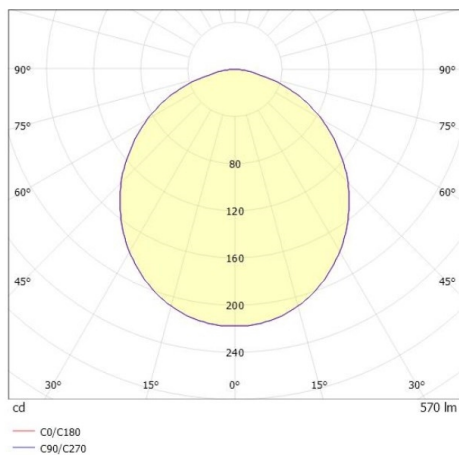

LITIN

540-0611019064040

LITIN 2 TRACK SPOTLIGHT WITH 3 PH ADAPTER made of aluminium, grey, similar to RAL 9006, decor black, satined PMMA opal diffuser beam 105°, light output direct, swiveling 350°, tilting 90°, dimmability: not dimmable, adapter/ceiling base grey, IP20

DRAWING

TECHNICAL DETAILS

System perform. [W]	10
Bulb type	LED
Luminous flux [lm]	570
Colour temp. [K]	3000K
CRI	>90
Optics	PMMA opal diffuser
Designer	INHOUSE
Dimming	not dimmable
Light output	direct
Beam angle [°]	105°
Voltage [V]	220-240V 50/60Hz
Material	aluminium
Length [mm]	102,2
Height [mm]	135
Diameter [mm]	90
IP protection class	IP20
Voltage class	protection cl. II
Net weight [kg]	0,85
Colour lamp	grey
RAL	9006
Colour adapter/ceiling base	grey
Colour decor	black
EAN-Number	9010506920352
Lifetime [h]	30 000
Energy efficiency cl.	G

LIGHT DISTRIBUTION CURVE

The values are rated values. Power and luminous flux are initially subject to a tolerance of +/- 10%. Colour temperature tolerance: +/- 150 K. The values apply to an ambient temperature of 25°C unless otherwise specified.