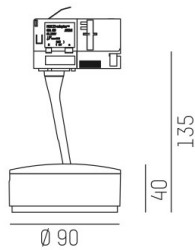

LITIN

540-0611019064040

LITIN 2 TRACK SPOTLIGHT WITH 3 PH ADAPTER made of aluminium, grey, similar to RAL 9006, decor black, satined PMMA opal diffuser beam 105°, light output direct, swiveling 350°, tilting 90°, dimmability: not dimmable, adapter/ceiling base grey, IP20

DRAWING

TECHNICAL DETAILS

System perform. [W]	10
Bulb type	LED
Luminous flux [lm]	570
Colour temp. [K]	3000K
CRI	>90
Optics	PMMA opal diffuser
Designer	INHOUSE
Dimming	not dimmable
Light output	direct
Beam angle [°]	105°
Voltage [V]	220-240V 50/60Hz
Material	aluminium
Length [mm]	102,2
Height [mm]	135
Diameter [mm]	90
IP protection class	IP20
Voltage class	protection cl. II
Net weight [kg]	0,85
Colour lamp	grey
RAL	9006
Colour adapter/ceiling base	grey
Colour decor	black
EAN-Number	9010506920352
Lifetime [h]	30 000
Energy efficiency cl.	G

LIGHT DISTRIBUTION CURVE

The values are rated values. Power and luminous flux are initially subject to a tolerance of +/- 10%. Colour temperature tolerance: +/- 150 K. The values apply to an ambient temperature of 25°C unless otherwise specified.