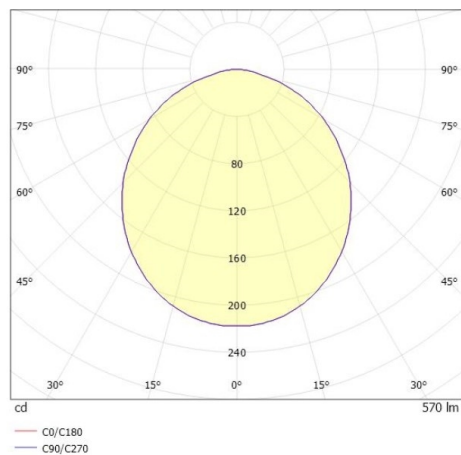

LITIN 2.0

540-0611019066060

LITIN 2 TRACK SPOTLIGHT WITH 3 PH ADAPTER made of aluminium, black, similar to RAL 9005, decor black, satined PMMA opal diffuser beam 105°, light output direct, swiveling 350°, tilting 90°, dimmability: not dimmable, adapter/ceiling base black, IP20

DRAWING

TECHNICAL DETAILS

System perform. [W]	10
Bulb type	LED
Luminous flux [lm]	570
Colour temp. [K]	3000K
CRI	>90
Optics	PMMA opal diffuser
Designer	INHOUSE
Dimming	not dimmable
Light output	direct
Beam angle [°]	105°
Voltage [V]	220-240V 50/60Hz
Material	aluminium
Length [mm]	102,2
Height [mm]	135
Diameter [mm]	90
IP protection class	IP20
Voltage class	protection cl. II
Net weight [kg]	0,84
Colour lamp	black
RAL	9005
Colour adapter/ceiling base	black
Colour decor	black
EAN-Number	9010506777246
Lifetime [h]	30 000
Energy efficiency cl.	G

LIGHT DISTRIBUTION CURVE

The values are rated values. Power and luminous flux are initially subject to a tolerance of +/- 10%. Colour temperature tolerance: +/- 150 K. The values apply to an ambient temperature of 25°C unless otherwise specified.