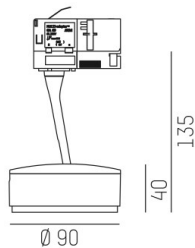

LITIN 2.0

540-0611019066060

LITIN 2 TRACK SPOTLIGHT WITH 3 PH ADAPTER made of aluminium, black, similar to RAL 9005, decor black, satined PMMA opal diffuser beam 105°, light output direct, swiveling 350°, tilting 90°, dimmability: not dimmable, adapter/ceiling base black, IP20

DRAWING

TECHNICAL DETAILS

System perform. [W]	10
Bulb type	LED
Luminous flux [lm]	570
Colour temp. [K]	3000K
CRI	>90
Optics	PMMA opal diffuser
Designer	INHOUSE
Dimming	not dimmable
Light output	direct
Beam angle [°]	105°
Voltage [V]	220-240V 50/60Hz
Material	aluminium
Length [mm]	102,2
Height [mm]	135
Diameter [mm]	90
IP protection class	IP20
Voltage class	protection cl. II
Net weight [kg]	0,84
Colour lamp	black
RAL	9005
Colour adapter/ceiling base	black
Colour decor	black
EAN-Number	9010506777246
Lifetime [h]	30 000
Energy efficiency cl.	G

LIGHT DISTRIBUTION CURVE

The values are rated values. Power and luminous flux are initially subject to a tolerance of +/- 10%. Colour temperature tolerance: +/- 150 K. The values apply to an ambient temperature of 25°C unless otherwise specified.