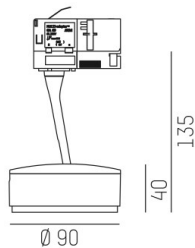

LITIN

540-06110191b4040

LITIN 2 TRACK SPOTLIGHT WITH 3 PH ADAPTER made of aluminium, grey, similar to RAL 9006, decor copper, satined PMMA opal diffuser beam 105°, light output direct, swiveling 350°, tilting 90°, dimmability: not dimmable, adapter/ceiling base grey, IP20

DRAWING

LIGHT DISTRIBUTION CURVE

TECHNICAL DETAILS

System perform. [W]	10
Bulb type	LED
Luminous flux [lm]	570
Colour temp. [K]	3000K
CRI	>90
Optics	PMMA opal diffuser
Designer	INHOUSE
Dimming	not dimmable
Light output	direct
Beam angle [°]	105°
Voltage [V]	220-240V 50/60Hz
Material	aluminium
Length [mm]	102,2
Height [mm]	135
Diameter [mm]	90
IP protection class	IP20
Voltage class	protection cl. II
Net weight [kg]	0,85
Colour lamp	grey
RAL	9006
Colour adapter/ceiling base	grey
Colour decor	copper
EAN-Number	9010506920406
Lifetime [h]	30 000
Energy efficiency cl.	G