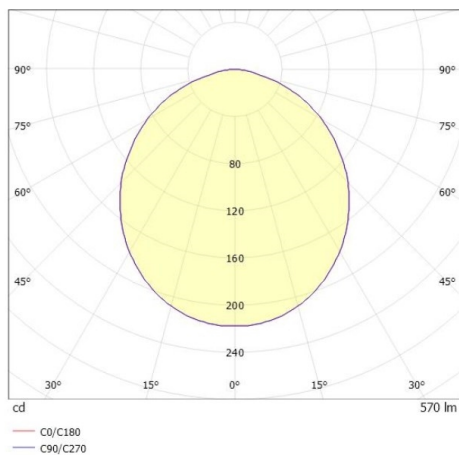

LITIN

540-06110191b4040

LITIN 2 TRACK SPOTLIGHT WITH 3 PH ADAPTER made of aluminium, grey, similar to RAL 9006, decor copper, satined PMMA opal diffuser beam 105°, light output direct, swiveling 350°, tilting 90°, dimmability: not dimmable, adapter/ceiling base grey, IP20

DRAWING

LIGHT DISTRIBUTION CURVE

TECHNICAL DETAILS

System perform. [W]	10
Bulb type	LED
Luminous flux [lm]	570
Colour temp. [K]	3000K
CRI	>90
Optics	PMMA opal diffuser
Designer	INHOUSE
Dimming	not dimmable
Light output	direct
Beam angle [°]	105°
Voltage [V]	220-240V 50/60Hz
Material	aluminium
Length [mm]	102,2
Height [mm]	135
Diameter [mm]	90
IP protection class	IP20
Voltage class	protection cl. II
Net weight [kg]	0,85
Colour lamp	grey
RAL	9006
Colour adapter/ceiling base	grey
Colour decor	copper
EAN-Number	9010506920406
Lifetime [h]	30 000
Energy efficiency cl.	G