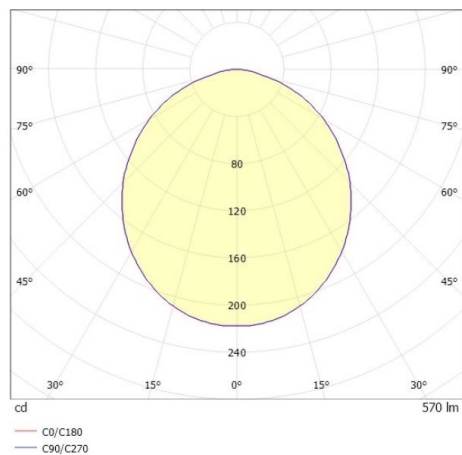

## DRAWING

## TECHNICAL DETAILS

System perform. [W]	10
Bulb type	LED
Luminous flux [lm]	570
Colour temp. [K]	3000K
CRI	>90
Optics	PMMA opal diffuser
Designer	INHOUSE
Dimming	not dimmable
Light output	direct
Beam angle [°]	105°
Voltage [V]	220-240V 50/60Hz
Material	aluminium

Length [mm]	102,2
Height [mm]	135
Diameter [mm]	90
IP protection class	IP20
Voltage class	protection cl. II
Net weight [kg]	0,85

Colour lamp	grey
RAL	9006
Colour adapter/ceiling base	grey
Colour decor	gold
EAN-Number	9010506983012
Lifetime [h]	30 000
Energy efficiency cl.	G

## LIGHT DISTRIBUTION CURVE

The values are rated values. Power and luminous flux are initially subject to a tolerance of +/- 10%. Colour temperature tolerance: +/- 150 K. The values apply to an ambient temperature of 25°C unless otherwise specified.