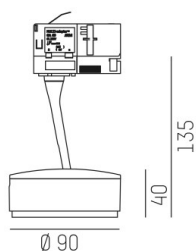

## LITIN

540-06110191d4040

LITIN 2 TRACK SPOTLIGHT WITH 3 PH ADAPTER made of aluminium, grey, similar to RAL 9006, decor gold, satined PMMA opal diffuser beam 105°, light output direct, swiveling 350°, tilting 90°, dimmability: not dimmable, adapter/ceiling base grey, IP20

## DRAWING

## TECHNICAL DETAILS

System perform. [W]	10
Bulb type	LED
Luminous flux [lm]	570
Colour temp. [K]	3000K
CRI	>90
Optics	PMMA opal diffuser
Designer	INHOUSE
Dimming	not dimmable
Light output	direct
Beam angle [°]	105°
Voltage [V]	220-240V 50/60Hz
Material	aluminium

Length [mm]	102,2
Height [mm]	135
Diameter [mm]	90
IP protection class	IP20
Voltage class	protection cl. II
Net weight [kg]	0,85

Colour lamp	grey
RAL	9006
Colour adapter/ceiling base	grey
Colour decor	gold
EAN-Number	9010506983012
Lifetime [h]	30 000
Energy efficiency cl.	G