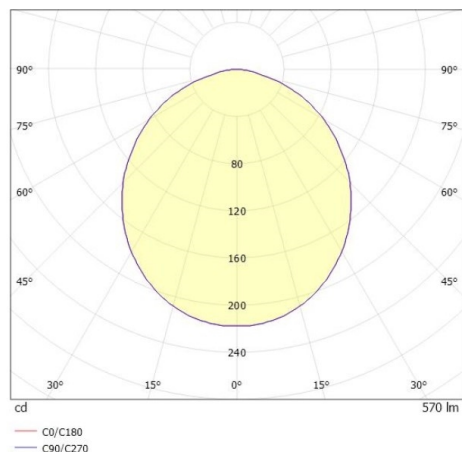

LITIN 2.0

540-06110191d6060

LITIN 2 TRACK SPOTLIGHT WITH 3 PH ADAPTER made of aluminium, black, similar to RAL 9005, decor gold, satined PMMA opal diffuser beam 105°, light output direct, swiveling 350°, tilting 90°, dimmability: not dimmable, adapter/ceiling base black, IP20

DRAWING

LIGHT DISTRIBUTION CURVE

TECHNICAL DETAILS

System perform. [W]	10
Bulb type	LED
Luminous flux [lm]	570
Colour temp. [K]	3000K
CRI	>90
Optics	PMMA opal diffuser
Designer	INHOUSE
Dimming	not dimmable
Light output	direct
Beam angle [°]	105°
Voltage [V]	220-240V 50/60Hz
Material	aluminium
Length [mm]	102,2
Height [mm]	135
Diameter [mm]	90
IP protection class	IP20
Voltage class	protection cl. II
Net weight [kg]	0,84
Colour lamp	black
RAL	9005
Colour adapter/ceiling base	black
Colour decor	gold
EAN-Number	9010506777277
Lifetime [h]	30 000
Energy efficiency cl.	G