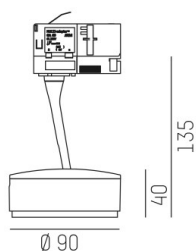

LITIN 2.0

540-06110191d6060

LITIN 2 TRACK SPOTLIGHT WITH 3 PH ADAPTER made of aluminium, black, similar to RAL 9005, decor gold, satined PMMA opal diffuser beam 105°, light output direct, swiveling 350°, tilting 90°, dimmability: not dimmable, adapter/ceiling base black, IP20

DRAWING

LIGHT DISTRIBUTION CURVE

TECHNICAL DETAILS

System perform. [W]	10
Bulb type	LED
Luminous flux [lm]	570
Colour temp. [K]	3000K
CRI	>90
Optics	PMMA opal diffuser
Designer	INHOUSE
Dimming	not dimmable
Light output	direct
Beam angle [°]	105°
Voltage [V]	220-240V 50/60Hz
Material	aluminium
Length [mm]	102,2
Height [mm]	135
Diameter [mm]	90
IP protection class	IP20
Voltage class	protection cl. II
Net weight [kg]	0,84
Colour lamp	black
RAL	9005
Colour adapter/ceiling base	black
Colour decor	gold
EAN-Number	9010506777277
Lifetime [h]	30 000
Energy efficiency cl.	G