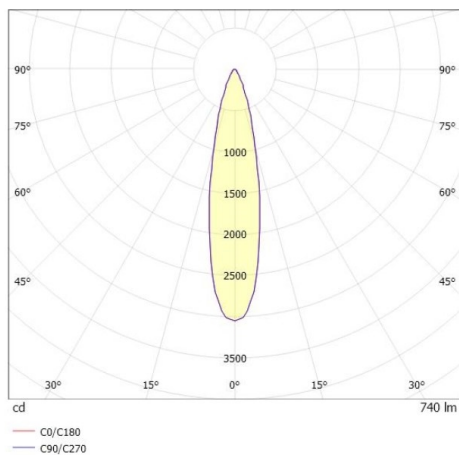

LITIN 2.0

540-0612213044040

LITIN 2 TRACK SPOTLIGHT WITH 3 PH ADAPTER made of aluminium, grey, similar to RAL 9006, decor grey, high quality plastic lens beam 24°, light output direct, swiveling 350°, tilting 90°, dimmability: not dimmable, adapter/ceiling base grey, IP20

DRAWING

TECHNICAL DETAILS

System perform. [W]	10
Bulb type	LED
Luminous flux [lm]	740
Colour temp. [K]	2700K
CRI	>90
Optics	high quality plastic lens
Designer	INHOUSE
Dimming	not dimmable
Light output	direct
Beam angle [°]	24°
Voltage [V]	220-240V 50/60Hz
Material	aluminium
Length [mm]	101,7
Height [mm]	135
Diameter [mm]	90
IP protection class	IP20
Voltage class	protection cl. II
Net weight [kg]	1,24
Colour lamp	grey
RAL	9006
Colour adapter/ceiling base	grey
Colour decor	grey
EAN-Number	9010506936728
Lifetime [h]	30 000
Energy efficiency cl.	G

LIGHT DISTRIBUTION CURVE

The values are rated values. Power and luminous flux are initially subject to a tolerance of +/- 10%. Colour temperature tolerance: +/- 150 K. The values apply to an ambient temperature of 25°C unless otherwise specified.