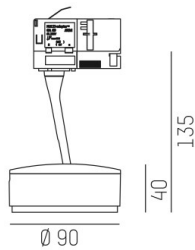

LITIN 2.0

540-0612213044040

LITIN 2 TRACK SPOTLIGHT WITH 3 PH ADAPTER made of aluminium, grey, similar to RAL 9006, decor grey, high quality plastic lens beam 24°, light output direct, swiveling 350°, tilting 90°, dimmability: not dimmable, adapter/ceiling base grey, IP20

DRAWING

TECHNICAL DETAILS

System perform. [W]	10
Bulb type	LED
Luminous flux [lm]	740
Colour temp. [K]	2700K
CRI	>90
Optics	high quality plastic lens
Designer	INHOUSE
Dimming	not dimmable
Light output	direct
Beam angle [°]	24°
Voltage [V]	220-240V 50/60Hz
Material	aluminium
Length [mm]	101,7
Height [mm]	135
Diameter [mm]	90
IP protection class	IP20
Voltage class	protection cl. II
Net weight [kg]	1,24
Colour lamp	grey
RAL	9006
Colour adapter/ceiling base	grey
Colour decor	grey
EAN-Number	9010506936728
Lifetime [h]	30 000
Energy efficiency cl.	G

LIGHT DISTRIBUTION CURVE

The values are rated values. Power and luminous flux are initially subject to a tolerance of +/- 10%. Colour temperature tolerance: +/- 150 K. The values apply to an ambient temperature of 25°C unless otherwise specified.