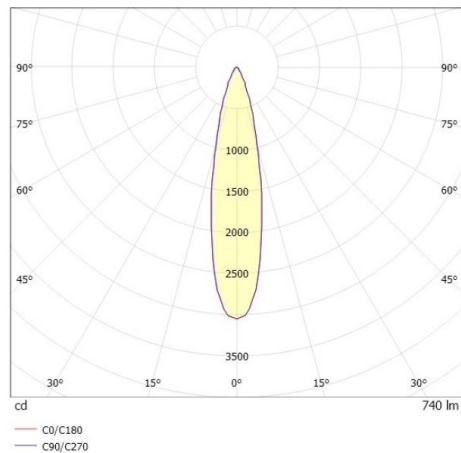

LITIN 2.0

540-0612213046060

LITIN 2 TRACK SPOTLIGHT WITH 3 PH ADAPTER made of aluminium, black, similar to RAL 9005, decor grey, high quality plastic lens beam 24°, light output direct, swiveling 350°, tilting 90°, dimmability: not dimmable, adapter/ceiling base black, IP20

DRAWING

TECHNICAL DETAILS

System perform. [W]	10
Bulb type	LED
Luminous flux [lm]	740
Colour temp. [K]	2700K
CRI	>90
Optics	high quality plastic lens
Designer	INHOUSE
Dimming	not dimmable
Light output	direct
Beam angle [°]	24°
Voltage [V]	220-240V 50/60Hz
Material	aluminium
Length [mm]	101,7
Height [mm]	135
Diameter [mm]	90
IP protection class	IP20
Voltage class	protection cl. II
Net weight [kg]	1,22
Colour lamp	black
RAL	9005
Colour adapter/ceiling base	black
Colour decor	grey
EAN-Number	9010506979923
Lifetime [h]	30 000
Energy efficiency cl.	G

LIGHT DISTRIBUTION CURVE

The values are rated values. Power and luminous flux are initially subject to a tolerance of +/- 10%. Colour temperature tolerance: +/- 150 K. The values apply to an ambient temperature of 25°C unless otherwise specified.