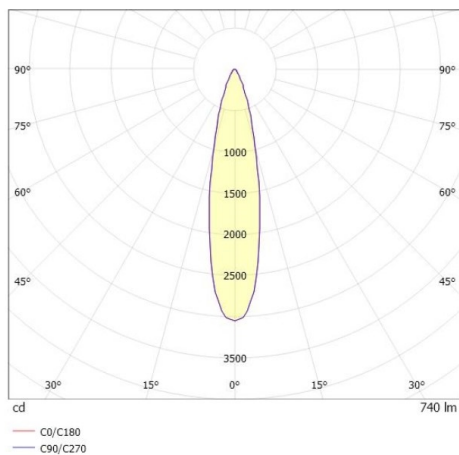

LITIN 2.0

540-0612213054040

LITIN 2 TRACK SPOTLIGHT WITH 3 PH ADAPTER made of aluminium, grey, similar to RAL 9006, decor white, high quality plastic lens beam 24°, light output direct, swiveling 350°, tilting 90°, dimmability: not dimmable, adapter/ceiling base grey, IP20

DRAWING

TECHNICAL DETAILS

System perform. [W]	10
Bulb type	LED
Luminous flux [lm]	740
Colour temp. [K]	2700K
CRI	>90
Optics	high quality plastic lens
Designer	INHOUSE
Dimming	not dimmable
Light output	direct
Beam angle [°]	24°
Voltage [V]	220-240V 50/60Hz
Material	aluminium
Length [mm]	101,7
Height [mm]	135
Diameter [mm]	90
IP protection class	IP20
Voltage class	protection cl. II
Net weight [kg]	1,24
Colour lamp	grey
RAL	9006
Colour adapter/ceiling base	grey
Colour decor	white
EAN-Number	9010506936735
Lifetime [h]	30 000
Energy efficiency cl.	G

LIGHT DISTRIBUTION CURVE

The values are rated values. Power and luminous flux are initially subject to a tolerance of +/- 10%. Colour temperature tolerance: +/- 150 K. The values apply to an ambient temperature of 25°C unless otherwise specified.