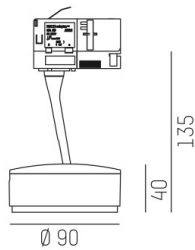

LITIN 2.0

540-0612213054040

LITIN 2 TRACK SPOTLIGHT WITH 3 PH ADAPTER made of aluminium, grey, similar to RAL 9006, decor white, high quality plastic lens beam 24°, light output direct, swiveling 350°, tilting 90°, dimmability: not dimmable, adapter/ceiling base grey, IP20

DRAWING

TECHNICAL DETAILS

System perform. [W]	10
Bulb type	LED
Luminous flux [lm]	740
Colour temp. [K]	2700K
CRI	>90
Optics	high quality plastic lens
Designer	INHOUSE
Dimming	not dimmable
Light output	direct
Beam angle [°]	24°
Voltage [V]	220-240V 50/60Hz
Material	aluminium
Length [mm]	101,7
Height [mm]	135
Diameter [mm]	90
IP protection class	IP20
Voltage class	protection cl. II
Net weight [kg]	1,24
Colour lamp	grey
RAL	9006
Colour adapter/ceiling base	grey
Colour decor	white
EAN-Number	9010506936735
Lifetime [h]	30 000
Energy efficiency cl.	G

LIGHT DISTRIBUTION CURVE

The values are rated values. Power and luminous flux are initially subject to a tolerance of +/- 10%. Colour temperature tolerance: +/- 150 K. The values apply to an ambient temperature of 25°C unless otherwise specified.