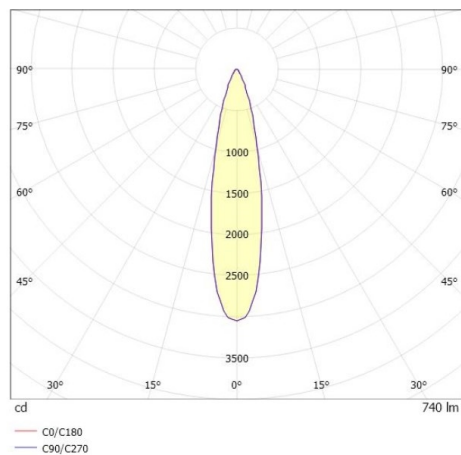

DRAWING

TECHNICAL DETAILS

System perform. [W]	10
Bulb type	LED
Luminous flux [lm]	740
Colour temp. [K]	2700K
CRI	>90
Optics	high quality plastic lens
Designer	INHOUSE
Dimming	not dimmable
Light output	direct
Beam angle [°]	24°
Voltage [V]	220-240V 50/60Hz
Material	aluminium

Length [mm]	101,7
Height [mm]	135
Diameter [mm]	90
IP protection class	IP20
Voltage class	protection cl. II
Net weight [kg]	1,24

Colour lamp	grey
RAL	9006
Colour adapter/ceiling base	grey
Colour decor	black
EAN-Number	9010506936742
Lifetime [h]	30 000
Energy efficiency cl.	G

LIGHT DISTRIBUTION CURVE

The values are rated values. Power and luminous flux are initially subject to a tolerance of +/- 10%. Colour temperature tolerance: +/- 150 K. The values apply to an ambient temperature of 25°C unless otherwise specified.