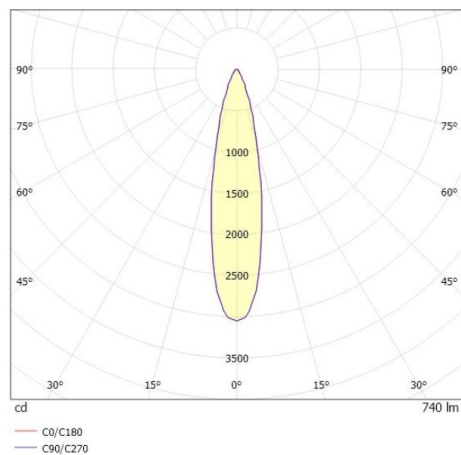

LITIN 2.0

540-0612213066060

LITIN 2 TRACK SPOTLIGHT WITH 3 PH ADAPTER made of aluminium, black, similar to RAL 9005, decor black, high quality plastic lens beam 24°, light output direct, swiveling 350°, tilting 90°, dimmability: not dimmable, adapter/ceiling base black, IP20

DRAWING

TECHNICAL DETAILS

System perform. [W]	10
Bulb type	LED
Luminous flux [lm]	740
Colour temp. [K]	2700K
CRI	>90
Optics	high quality plastic lens
Designer	INHOUSE
Dimming	not dimmable
Light output	direct
Beam angle [°]	24°
Voltage [V]	220-240V 50/60Hz
Material	aluminium
Length [mm]	101,7
Height [mm]	135
Diameter [mm]	90
IP protection class	IP20
Voltage class	protection cl. II
Net weight [kg]	1,22
Colour lamp	black
RAL	9005
Colour adapter/ceiling base	black
Colour decor	black
EAN-Number	9010506780314
Lifetime [h]	30 000
Energy efficiency cl.	G

LIGHT DISTRIBUTION CURVE

The values are rated values. Power and luminous flux are initially subject to a tolerance of +/- 10%. Colour temperature tolerance: +/- 150 K. The values apply to an ambient temperature of 25°C unless otherwise specified.