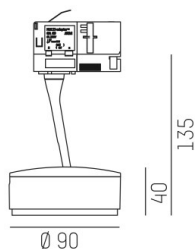

LITIN 2.0

540-0612213066060

LITIN 2 TRACK SPOTLIGHT WITH 3 PH ADAPTER made of aluminium, black, similar to RAL 9005, decor black, high quality plastic lens beam 24°, light output direct, swiveling 350°, tilting 90°, dimmability: not dimmable, adapter/ceiling base black, IP20

DRAWING

TECHNICAL DETAILS

System perform. [W]	10
Bulb type	LED
Luminous flux [lm]	740
Colour temp. [K]	2700K
CRI	>90
Optics	high quality plastic lens
Designer	INHOUSE
Dimming	not dimmable
Light output	direct
Beam angle [°]	24°
Voltage [V]	220-240V 50/60Hz
Material	aluminium
Length [mm]	101,7
Height [mm]	135
Diameter [mm]	90
IP protection class	IP20
Voltage class	protection cl. II
Net weight [kg]	1,22
Colour lamp	black
RAL	9005
Colour adapter/ceiling base	black
Colour decor	black
EAN-Number	9010506780314
Lifetime [h]	30 000
Energy efficiency cl.	G

LIGHT DISTRIBUTION CURVE

The values are rated values. Power and luminous flux are initially subject to a tolerance of +/- 10%. Colour temperature tolerance: +/- 150 K. The values apply to an ambient temperature of 25°C unless otherwise specified.