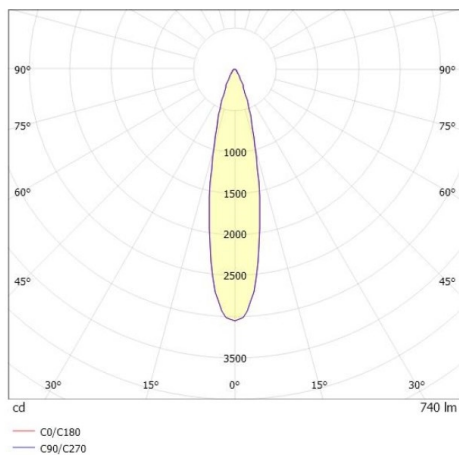

## LITIN 2.0

540-06122131b4040

LITIN 2 TRACK SPOTLIGHT WITH 3 PH ADAPTER made of aluminium, grey, similar to RAL 9006, decor copper, high quality plastic lens beam 24°, light output direct, swiveling 350°, tilting 90°, dimmability: not dimmable, adapter/ceiling base grey, IP20

## DRAWING

## LIGHT DISTRIBUTION CURVE

## TECHNICAL DETAILS

System perform. [W]	10
Bulb type	LED
Luminous flux [lm]	740
Colour temp. [K]	2700K
CRI	>90
Optics	high quality plastic lens
Designer	INHOUSE
Dimming	not dimmable
Light output	direct
Beam angle [°]	24°
Voltage [V]	220-240V 50/60Hz
Material	aluminium
Length [mm]	101,7
Height [mm]	135
Diameter [mm]	90
IP protection class	IP20
Voltage class	protection cl. II
Net weight [kg]	1,24
Colour lamp	grey
RAL	9006
Colour adapter/ceiling base	grey
Colour decor	copper
EAN-Number	9010506979947
Lifetime [h]	30 000
Energy efficiency cl.	G