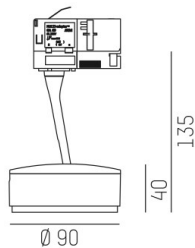

## LITIN 2.0

540-06122131b4040

LITIN 2 TRACK SPOTLIGHT WITH 3 PH ADAPTER made of aluminium, grey, similar to RAL 9006, decor copper, high quality plastic lens beam 24°, light output direct, swiveling 350°, tilting 90°, dimmability: not dimmable, adapter/ceiling base grey, IP20

## DRAWING

## TECHNICAL DETAILS

System perform. [W]	10
Bulb type	LED
Luminous flux [lm]	740
Colour temp. [K]	2700K
CRI	>90
Optics	high quality plastic lens
Designer	INHOUSE
Dimming	not dimmable
Light output	direct
Beam angle [°]	24°
Voltage [V]	220-240V 50/60Hz
Material	aluminium
Length [mm]	101,7
Height [mm]	135
Diameter [mm]	90
IP protection class	IP20
Voltage class	protection cl. II
Net weight [kg]	1,24
Colour lamp	grey
RAL	9006
Colour adapter/ceiling base	grey
Colour decor	copper
EAN-Number	9010506979947
Lifetime [h]	30 000
Energy efficiency cl.	G