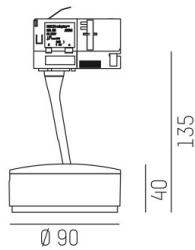

LITIN 2.0

540-06122131d4040

LITIN 2 TRACK SPOTLIGHT WITH 3 PH ADAPTER made of aluminium, grey, similar to RAL 9006, decor gold, high quality plastic lens beam 24°, light output direct, swiveling 350°, tilting 90°, dimmability: not dimmable, adapter/ceiling base grey, IP20

DRAWING

TECHNICAL DETAILS

System perform. [W]	10
Bulb type	LED
Luminous flux [lm]	740
Colour temp. [K]	2700K
CRI	>90
Optics	high quality plastic lens
Designer	INHOUSE
Dimming	not dimmable
Light output	direct
Beam angle [°]	24°
Voltage [V]	220-240V 50/60Hz
Material	aluminium
Length [mm]	101,7
Height [mm]	135
Diameter [mm]	90
IP protection class	IP20
Voltage class	protection cl. II
Net weight [kg]	1,24
Colour lamp	grey
RAL	9006
Colour adapter/ceiling base	grey
Colour decor	gold
EAN-Number	9010506979954
Lifetime [h]	30 000
Energy efficiency cl.	G

LIGHT DISTRIBUTION CURVE

The values are rated values. Power and luminous flux are initially subject to a tolerance of +/- 10%. Colour temperature tolerance: +/- 150 K. The values apply to an ambient temperature of 25°C unless otherwise specified.