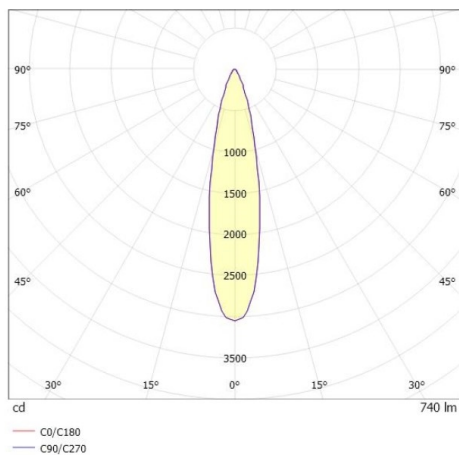

LITIN 2.0

540-06122131d4040

LITIN 2 TRACK SPOTLIGHT WITH 3 PH ADAPTER made of aluminium, grey, similar to RAL 9006, decor gold, high quality plastic lens beam 24°, light output direct, swiveling 350°, tilting 90°, dimmability: not dimmable, adapter/ceiling base grey, IP20

DRAWING

TECHNICAL DETAILS

System perform. [W]	10
Bulb type	LED
Luminous flux [lm]	740
Colour temp. [K]	2700K
CRI	>90
Optics	high quality plastic lens
Designer	INHOUSE
Dimming	not dimmable
Light output	direct
Beam angle [°]	24°
Voltage [V]	220-240V 50/60Hz
Material	aluminium
Length [mm]	101,7
Height [mm]	135
Diameter [mm]	90
IP protection class	IP20
Voltage class	protection cl. II
Net weight [kg]	1,24
Colour lamp	grey
RAL	9006
Colour adapter/ceiling base	grey
Colour decor	gold
EAN-Number	9010506979954
Lifetime [h]	30 000
Energy efficiency cl.	G

LIGHT DISTRIBUTION CURVE

The values are rated values. Power and luminous flux are initially subject to a tolerance of +/- 10%. Colour temperature tolerance: +/- 150 K. The values apply to an ambient temperature of 25°C unless otherwise specified.