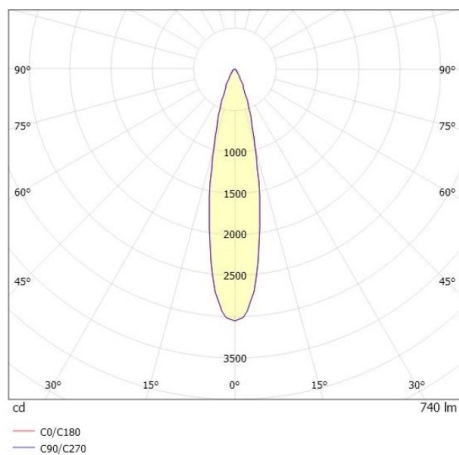

LITIN 2.0

540-06122131d6060

LITIN 2 TRACK SPOTLIGHT WITH 3 PH ADAPTER made of aluminium, black, similar to RAL 9005, decor gold, high quality plastic lens beam 24°, light output direct, swiveling 350°, tilting 90°, dimmability: not dimmable, adapter/ceiling base black, IP20

DRAWING

TECHNICAL DETAILS

System perform. [W]	10
Bulb type	LED
Luminous flux [lm]	740
Colour temp. [K]	2700K
CRI	>90
Optics	high quality plastic lens
Designer	INHOUSE
Dimming	not dimmable
Light output	direct
Beam angle [°]	24°
Voltage [V]	220-240V 50/60Hz
Material	aluminium
Length [mm]	101,7
Height [mm]	135
Diameter [mm]	90
IP protection class	IP20
Voltage class	protection cl. II
Net weight [kg]	1,22
Colour lamp	black
RAL	9005
Colour adapter/ceiling base	black
Colour decor	gold
EAN-Number	9010506780345
Lifetime [h]	30 000
Energy efficiency cl.	G

LIGHT DISTRIBUTION CURVE

The values are rated values. Power and luminous flux are initially subject to a tolerance of +/- 10%. Colour temperature tolerance: +/- 150 K. The values apply to an ambient temperature of 25°C unless otherwise specified.