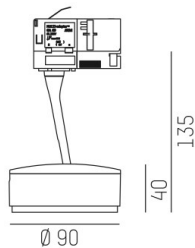

LITIN 2.0

540-06122131d6060

LITIN 2 TRACK SPOTLIGHT WITH 3 PH ADAPTER made of aluminium, black, similar to RAL 9005, decor gold, high quality plastic lens beam 24°, light output direct, swiveling 350°, tilting 90°, dimmability: not dimmable, adapter/ceiling base black, IP20

DRAWING

TECHNICAL DETAILS

System perform. [W]	10
Bulb type	LED
Luminous flux [lm]	740
Colour temp. [K]	2700K
CRI	>90
Optics	high quality plastic lens
Designer	INHOUSE
Dimming	not dimmable
Light output	direct
Beam angle [°]	24°
Voltage [V]	220-240V 50/60Hz
Material	aluminium
Length [mm]	101,7
Height [mm]	135
Diameter [mm]	90
IP protection class	IP20
Voltage class	protection cl. II
Net weight [kg]	1,22
Colour lamp	black
RAL	9005
Colour adapter/ceiling base	black
Colour decor	gold
EAN-Number	9010506780345
Lifetime [h]	30 000
Energy efficiency cl.	G

LIGHT DISTRIBUTION CURVE

The values are rated values. Power and luminous flux are initially subject to a tolerance of +/- 10%. Colour temperature tolerance: +/- 150 K. The values apply to an ambient temperature of 25°C unless otherwise specified.