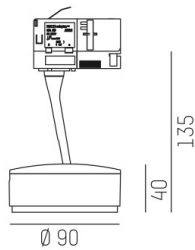

LITIN 2.0

540-0612214044040

LITIN 2 TRACK SPOTLIGHT WITH 3 PH ADAPTER made of aluminium, grey, similar to RAL 9006, decor grey, high quality plastic lens beam 24°, light output direct, swiveling 350°, tilting 90°, dimmability: not dimmable, adapter/ceiling base grey, IP20

DRAWING

TECHNICAL DETAILS

System perform. [W]	10
Bulb type	LED
Luminous flux [lm]	840
Colour temp. [K]	4000K
CRI	>90
Optics	high quality plastic lens
Designer	INHOUSE
Dimming	not dimmable
Light output	direct
Beam angle [°]	24°
Voltage [V]	220-240V 50/60Hz
Material	aluminium
Length [mm]	101,7
Height [mm]	135
Diameter [mm]	90
IP protection class	IP20
Voltage class	protection cl. II
Net weight [kg]	1,24
Colour lamp	grey
RAL	9006
Colour adapter/ceiling base	grey
Colour decor	grey
EAN-Number	9010506936803
Lifetime [h]	30 000
Energy efficiency cl.	G

LIGHT DISTRIBUTION CURVE

The values are rated values. Power and luminous flux are initially subject to a tolerance of +/- 10%. Colour temperature tolerance: +/- 150 K. The values apply to an ambient temperature of 25°C unless otherwise specified.