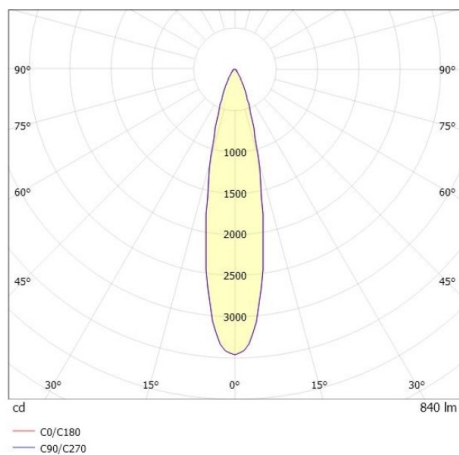

LITIN 2.0

540-0612214044040

LITIN 2 TRACK SPOTLIGHT WITH 3 PH ADAPTER made of aluminium, grey, similar to RAL 9006, decor grey, high quality plastic lens beam 24°, light output direct, swiveling 350°, tilting 90°, dimmability: not dimmable, adapter/ceiling base grey, IP20

DRAWING

TECHNICAL DETAILS

System perform. [W]	10
Bulb type	LED
Luminous flux [lm]	840
Colour temp. [K]	4000K
CRI	>90
Optics	high quality plastic lens
Designer	INHOUSE
Dimming	not dimmable
Light output	direct
Beam angle [°]	24°
Voltage [V]	220-240V 50/60Hz
Material	aluminium
Length [mm]	101,7
Height [mm]	135
Diameter [mm]	90
IP protection class	IP20
Voltage class	protection cl. II
Net weight [kg]	1,24
Colour lamp	grey
RAL	9006
Colour adapter/ceiling base	grey
Colour decor	grey
EAN-Number	9010506936803
Lifetime [h]	30 000
Energy efficiency cl.	G

LIGHT DISTRIBUTION CURVE

The values are rated values. Power and luminous flux are initially subject to a tolerance of +/- 10%. Colour temperature tolerance: +/- 150 K. The values apply to an ambient temperature of 25°C unless otherwise specified.