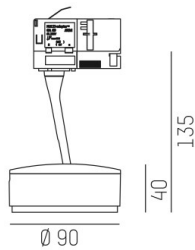

LITIN

540-0612214054040

LITIN 2 TRACK TRACK SPOTLIGHT WITH 3 PH ADAPTER made of aluminium, grey, similar to RAL 9006, decor white, high quality plastic lens beam 24°, light output direct, swiveling 350°, tilting 90°, dimmability: not dimmable, adapter/ceiling base grey, IP20

DRAWING

TECHNICAL DETAILS

System perform. [W]	10
Bulb type	LED
Luminous flux [lm]	840
Colour temp. [K]	4000K
CRI	>90
Optics	high quality plastic lens
Designer	INHOUSE
Dimming	not dimmable
Light output	direct
Beam angle [°]	24°
Voltage [V]	220-240V 50/60Hz
Material	aluminium
Length [mm]	101,7
Height [mm]	135
Diameter [mm]	90
IP protection class	IP20
Voltage class	protection cl. II
Net weight [kg]	1,24
Colour lamp	grey
RAL	9006
Colour adapter/ceiling base	grey
Colour decor	white
EAN-Number	9010506920871
Lifetime [h]	30 000
Energy efficiency cl.	G

LIGHT DISTRIBUTION CURVE

The values are rated values. Power and luminous flux are initially subject to a tolerance of +/- 10%. Colour temperature tolerance: +/- 150 K. The values apply to an ambient temperature of 25°C unless otherwise specified.