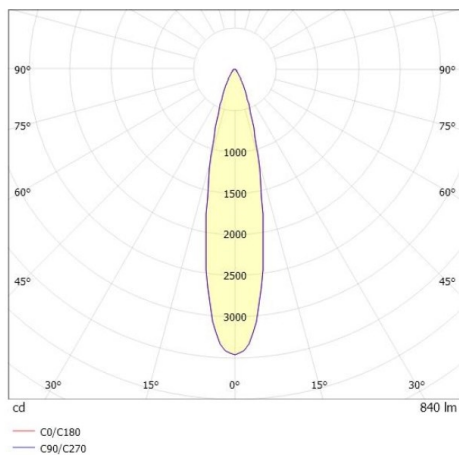

LITIN

540-0612214054040

LITIN 2 TRACK TRACK SPOTLIGHT WITH 3 PH ADAPTER made of aluminium, grey, similar to RAL 9006, decor white, high quality plastic lens beam 24°, light output direct, swiveling 350°, tilting 90°, dimmability: not dimmable, adapter/ceiling base grey, IP20

DRAWING

TECHNICAL DETAILS

System perform. [W]	10
Bulb type	LED
Luminous flux [lm]	840
Colour temp. [K]	4000K
CRI	>90
Optics	high quality plastic lens
Designer	INHOUSE
Dimming	not dimmable
Light output	direct
Beam angle [°]	24°
Voltage [V]	220-240V 50/60Hz
Material	aluminium
Length [mm]	101,7
Height [mm]	135
Diameter [mm]	90
IP protection class	IP20
Voltage class	protection cl. II
Net weight [kg]	1,24
Colour lamp	grey
RAL	9006
Colour adapter/ceiling base	grey
Colour decor	white
EAN-Number	9010506920871
Lifetime [h]	30 000
Energy efficiency cl.	G

LIGHT DISTRIBUTION CURVE

The values are rated values. Power and luminous flux are initially subject to a tolerance of +/- 10%. Colour temperature tolerance: +/- 150 K. The values apply to an ambient temperature of 25°C unless otherwise specified.