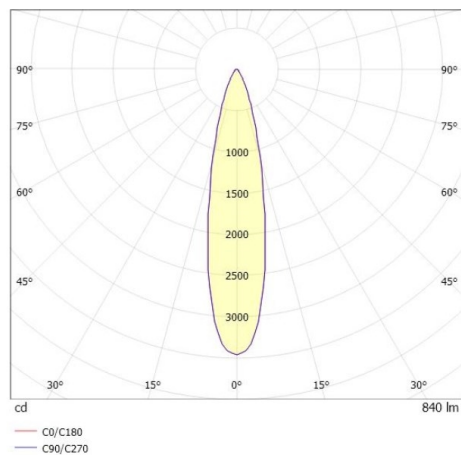

LITIN

540-0612214064040

LITIN 2 TRACK SPOTLIGHT WITH 3 PH ADAPTER made of aluminium, grey, similar to RAL 9006, decor black, high quality plastic lens beam 24°, light output direct, swiveling 350°, tilting 90°, dimmability: not dimmable, adapter/ceiling base grey, IP20

DRAWING

LIGHT DISTRIBUTION CURVE

TECHNICAL DETAILS

System perform. [W]	10
Bulb type	LED
Luminous flux [lm]	840
Colour temp. [K]	4000K
CRI	>90
Optics	high quality plastic lens
Designer	INHOUSE
Dimming	not dimmable
Light output	direct
Beam angle [°]	24°
Voltage [V]	220-240V 50/60Hz
Material	aluminium
Length [mm]	101,7
Height [mm]	135
Diameter [mm]	90
IP protection class	IP20
Voltage class	protection cl. II
Net weight [kg]	1,12
Colour lamp	grey
RAL	9006
Colour adapter/ceiling base	grey
Colour decor	black
EAN-Number	9010506920901
Lifetime [h]	30 000
Energy efficiency cl.	G

The values are rated values. Power and luminous flux are initially subject to a tolerance of +/- 10%. Colour temperature tolerance: +/- 150 K. The values apply to an ambient temperature of 25°C unless otherwise specified.