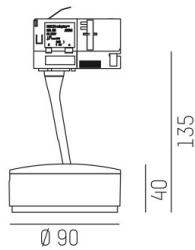

LITIN

540-0612214064040

LITIN 2 TRACK SPOTLIGHT WITH 3 PH ADAPTER made of aluminium, grey, similar to RAL 9006, decor black, high quality plastic lens beam 24°, light output direct, swiveling 350°, tilting 90°, dimmability: not dimmable, adapter/ceiling base grey, IP20

DRAWING

LIGHT DISTRIBUTION CURVE

TECHNICAL DETAILS

System perform. [W]	10
Bulb type	LED
Luminous flux [lm]	840
Colour temp. [K]	4000K
CRI	>90
Optics	high quality plastic lens
Designer	INHOUSE
Dimming	not dimmable
Light output	direct
Beam angle [°]	24°
Voltage [V]	220-240V 50/60Hz
Material	aluminium
Length [mm]	101,7
Height [mm]	135
Diameter [mm]	90
IP protection class	IP20
Voltage class	protection cl. II
Net weight [kg]	1,12
Colour lamp	grey
RAL	9006
Colour adapter/ceiling base	grey
Colour decor	black
EAN-Number	9010506920901
Lifetime [h]	30 000
Energy efficiency cl.	G