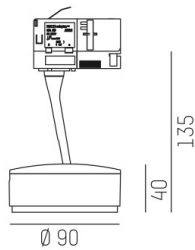

LITIN

540-06122141b4040

LITIN 2 TRACK SPOTLIGHT WITH 3 PH ADAPTER made of aluminium, grey, similar to RAL 9006, decor copper, high quality plastic lens beam 24°, light output direct, swiveling 350°, tilting 90°, dimmability: not dimmable, adapter/ceiling base grey, IP20

DRAWING

TECHNICAL DETAILS

System perform. [W]	10
Bulb type	LED
Luminous flux [lm]	840
Colour temp. [K]	4000K
CRI	>90
Optics	high quality plastic lens
Designer	INHOUSE
Dimming	not dimmable
Light output	direct
Beam angle [°]	24°
Voltage [V]	220-240V 50/60Hz
Material	aluminium
Length [mm]	101,7
Height [mm]	135
Diameter [mm]	90
IP protection class	IP20
Voltage class	protection cl. II
Net weight [kg]	1,24
Colour lamp	grey
RAL	9006
Colour adapter/ceiling base	grey
Colour decor	copper
EAN-Number	9010506920963
Lifetime [h]	30 000
Energy efficiency cl.	G

LIGHT DISTRIBUTION CURVE

The values are rated values. Power and luminous flux are initially subject to a tolerance of +/- 10%. Colour temperature tolerance: +/- 150 K. The values apply to an ambient temperature of 25°C unless otherwise specified.