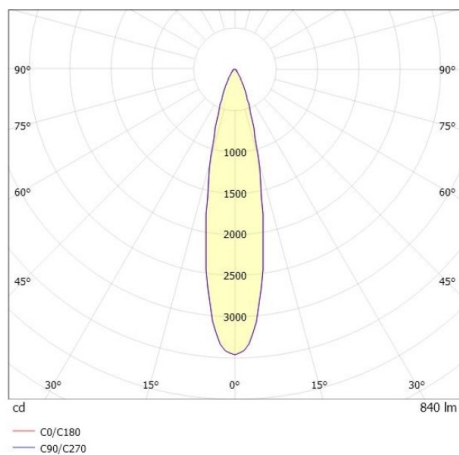

LITIN

540-06122141b4040

LITIN 2 TRACK SPOTLIGHT WITH 3 PH ADAPTER made of aluminium, grey, similar to RAL 9006, decor copper, high quality plastic lens beam 24°, light output direct, swiveling 350°, tilting 90°, dimmability: not dimmable, adapter/ceiling base grey, IP20

DRAWING

TECHNICAL DETAILS

System perform. [W]	10
Bulb type	LED
Luminous flux [lm]	840
Colour temp. [K]	4000K
CRI	>90
Optics	high quality plastic lens
Designer	INHOUSE
Dimming	not dimmable
Light output	direct
Beam angle [°]	24°
Voltage [V]	220-240V 50/60Hz
Material	aluminium
Length [mm]	101,7
Height [mm]	135
Diameter [mm]	90
IP protection class	IP20
Voltage class	protection cl. II
Net weight [kg]	1,24
Colour lamp	grey
RAL	9006
Colour adapter/ceiling base	grey
Colour decor	copper
EAN-Number	9010506920963
Lifetime [h]	30 000
Energy efficiency cl.	G

LIGHT DISTRIBUTION CURVE

The values are rated values. Power and luminous flux are initially subject to a tolerance of +/- 10%. Colour temperature tolerance: +/- 150 K. The values apply to an ambient temperature of 25°C unless otherwise specified.