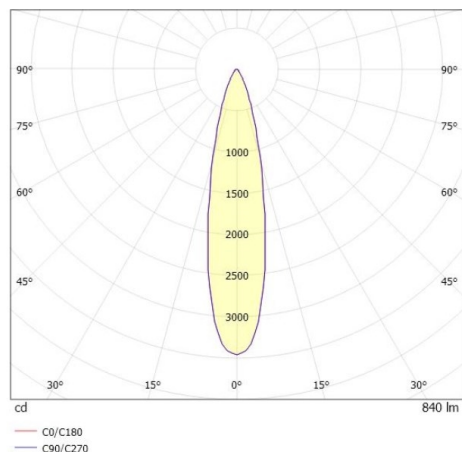

## LITIN 2.0

540-06122141b6060

LITIN 2 TRACK SPOTLIGHT WITH 3 PH ADAPTER made of aluminium, black, similar to RAL 9005, decor copper, high quality plastic lens beam 24°, light output direct, swiveling 350°, tilting 90°, dimmability: not dimmable, adapter/ceiling base black, IP20

## DRAWING

## LIGHT DISTRIBUTION CURVE

## TECHNICAL DETAILS

System perform. [W]	10
Bulb type	LED
Luminous flux [lm]	840
Colour temp. [K]	4000K
CRI	>90
Optics	high quality plastic lens
Designer	INHOUSE
Dimming	not dimmable
Light output	direct
Beam angle [°]	24°
Voltage [V]	220-240V 50/60Hz
Material	aluminium
Length [mm]	101,7
Height [mm]	135
Diameter [mm]	90
IP protection class	IP20
Voltage class	protection cl. II
Net weight [kg]	1,22
Colour lamp	black
RAL	9005
Colour adapter/ceiling base	black
Colour decor	copper
EAN-Number	9010506780611
Lifetime [h]	30 000
Energy efficiency cl.	G