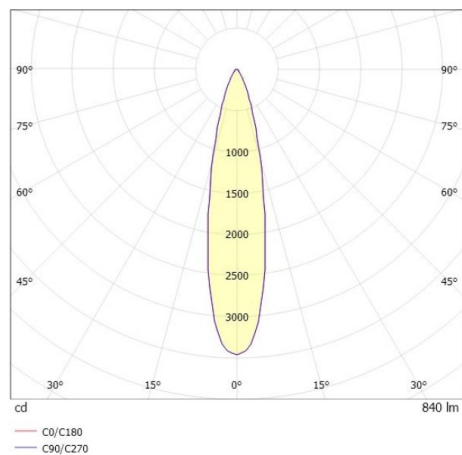

## LITIN

540-06122141d4040

LITIN 2 TRACK TRACK SPOTLIGHT WITH 3 PH ADAPTER made of aluminium, grey, similar to RAL 9006, decor gold, high quality plastic lens beam 24°, light output direct, swiveling 350°, tilting 90°, dimmability: not dimmable, adapter/ceiling base grey, IP20

## DRAWING

## LIGHT DISTRIBUTION CURVE

## TECHNICAL DETAILS

System perform. [W]	10
Bulb type	LED
Luminous flux [lm]	840
Colour temp. [K]	4000K
CRI	>90
Optics	high quality plastic lens
Designer	INHOUSE
Dimming	not dimmable
Light output	direct
Beam angle [°]	24°
Voltage [V]	220-240V 50/60Hz
Material	aluminium
Length [mm]	101,7
Height [mm]	135
Diameter [mm]	90
IP protection class	IP20
Voltage class	protection cl. II
Net weight [kg]	1,24
Colour lamp	grey
RAL	9006
Colour adapter/ceiling base	grey
Colour decor	gold
EAN-Number	9010506920932
Lifetime [h]	30 000
Energy efficiency cl.	G