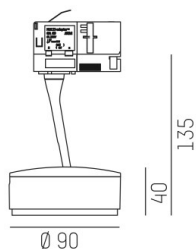

## LITIN

540-06122141d4040

LITIN 2 TRACK TRACK SPOTLIGHT WITH 3 PH ADAPTER made of aluminium, grey, similar to RAL 9006, decor gold, high quality plastic lens beam 24°, light output direct, swiveling 350°, tilting 90°, dimmability: not dimmable, adapter/ceiling base grey, IP20

## DRAWING

## TECHNICAL DETAILS

System perform. [W]	10
Bulb type	LED
Luminous flux [lm]	840
Colour temp. [K]	4000K
CRI	>90
Optics	high quality plastic lens
Designer	INHOUSE
Dimming	not dimmable
Light output	direct
Beam angle [°]	24°
Voltage [V]	220-240V 50/60Hz
Material	aluminium
Length [mm]	101,7
Height [mm]	135
Diameter [mm]	90
IP protection class	IP20
Voltage class	protection cl. II
Net weight [kg]	1,24
Colour lamp	grey
RAL	9006
Colour adapter/ceiling base	grey
Colour decor	gold
EAN-Number	9010506920932
Lifetime [h]	30 000
Energy efficiency cl.	G