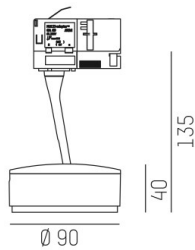

LITIN 2.0

540-06122141d6060

LITIN 2 TRACK SPOTLIGHT WITH 3 PH ADAPTER made of aluminium, black, similar to RAL 9005, decor gold, high quality plastic lens beam 24°, light output direct, swiveling 350°, tilting 90°, dimmability: not dimmable, adapter/ceiling base black, IP20

DRAWING

TECHNICAL DETAILS

System perform. [W]	10
Bulb type	LED
Luminous flux [lm]	840
Colour temp. [K]	4000K
CRI	>90
Optics	high quality plastic lens
Designer	INHOUSE
Dimming	not dimmable
Light output	direct
Beam angle [°]	24°
Voltage [V]	220-240V 50/60Hz
Material	aluminium
Length [mm]	101,7
Height [mm]	135
Diameter [mm]	90
IP protection class	IP20
Voltage class	protection cl. II
Net weight [kg]	1,22
Colour lamp	black
RAL	9005
Colour adapter/ceiling base	black
Colour decor	gold
EAN-Number	9010506780581
Lifetime [h]	30 000
Energy efficiency cl.	G

LIGHT DISTRIBUTION CURVE

The values are rated values. Power and luminous flux are initially subject to a tolerance of +/- 10%. Colour temperature tolerance: +/- 150 K. The values apply to an ambient temperature of 25°C unless otherwise specified.