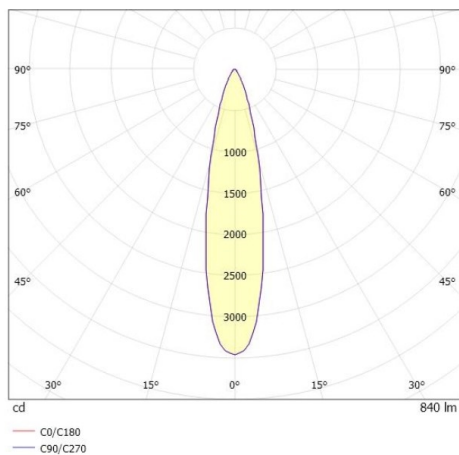

LITIN 2.0

540-06122141d6060

LITIN 2 TRACK SPOTLIGHT WITH 3 PH ADAPTER made of aluminium, black, similar to RAL 9005, decor gold, high quality plastic lens beam 24°, light output direct, swiveling 350°, tilting 90°, dimmability: not dimmable, adapter/ceiling base black, IP20

DRAWING

TECHNICAL DETAILS

System perform. [W]	10
Bulb type	LED
Luminous flux [lm]	840
Colour temp. [K]	4000K
CRI	>90
Optics	high quality plastic lens
Designer	INHOUSE
Dimming	not dimmable
Light output	direct
Beam angle [°]	24°
Voltage [V]	220-240V 50/60Hz
Material	aluminium
Length [mm]	101,7
Height [mm]	135
Diameter [mm]	90
IP protection class	IP20
Voltage class	protection cl. II
Net weight [kg]	1,22
Colour lamp	black
RAL	9005
Colour adapter/ceiling base	black
Colour decor	gold
EAN-Number	9010506780581
Lifetime [h]	30 000
Energy efficiency cl.	G

LIGHT DISTRIBUTION CURVE

The values are rated values. Power and luminous flux are initially subject to a tolerance of +/- 10%. Colour temperature tolerance: +/- 150 K. The values apply to an ambient temperature of 25°C unless otherwise specified.