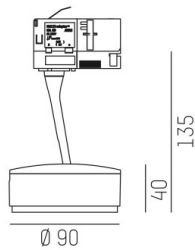

LITIN 2.0

540-0612219044040

LITIN 2 TRACK SPOTLIGHT WITH 3 PH ADAPTER made of aluminium, grey, similar to RAL 9006, decor grey, high quality plastic lens beam 24°, light output direct, swiveling 350°, tilting 90°, dimmability: not dimmable, adapter/ceiling base grey, IP20

DRAWING

TECHNICAL DETAILS

System perform. [W]	10
Bulb type	LED
Luminous flux [lm]	800
Colour temp. [K]	3000K
CRI	>90
Optics	high quality plastic lens
Designer	INHOUSE
Dimming	not dimmable
Light output	direct
Beam angle [°]	24°
Voltage [V]	220-240V 50/60Hz
Material	aluminium
Length [mm]	101,7
Height [mm]	135
Diameter [mm]	90
IP protection class	IP20
Voltage class	protection cl. II
Net weight [kg]	1,24
Colour lamp	grey
RAL	9006
Colour adapter/ceiling base	grey
Colour decor	grey
EAN-Number	9010506936896
Lifetime [h]	30 000
Energy efficiency cl.	G

LIGHT DISTRIBUTION CURVE

The values are rated values. Power and luminous flux are initially subject to a tolerance of +/- 10%. Colour temperature tolerance: +/- 150 K. The values apply to an ambient temperature of 25°C unless otherwise specified.