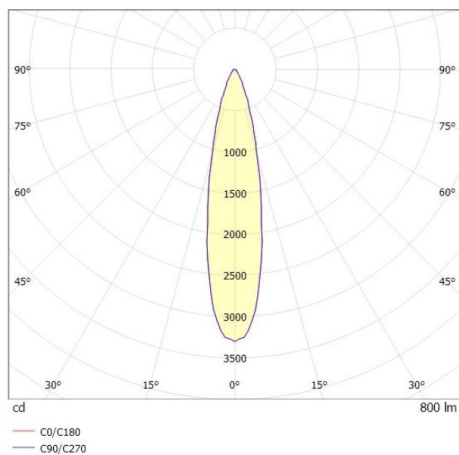

LITIN 2.0

540-0612219044040

LITIN 2 TRACK SPOTLIGHT WITH 3 PH ADAPTER made of aluminium, grey, similar to RAL 9006, decor grey, high quality plastic lens beam 24°, light output direct, swiveling 350°, tilting 90°, dimmability: not dimmable, adapter/ceiling base grey, IP20

DRAWING

TECHNICAL DETAILS

System perform. [W]	10
Bulb type	LED
Luminous flux [lm]	800
Colour temp. [K]	3000K
CRI	>90
Optics	high quality plastic lens
Designer	INHOUSE
Dimming	not dimmable
Light output	direct
Beam angle [°]	24°
Voltage [V]	220-240V 50/60Hz
Material	aluminium
Length [mm]	101,7
Height [mm]	135
Diameter [mm]	90
IP protection class	IP20
Voltage class	protection cl. II
Net weight [kg]	1,24
Colour lamp	grey
RAL	9006
Colour adapter/ceiling base	grey
Colour decor	grey
EAN-Number	9010506936896
Lifetime [h]	30 000
Energy efficiency cl.	G

LIGHT DISTRIBUTION CURVE

The values are rated values. Power and luminous flux are initially subject to a tolerance of +/- 10%. Colour temperature tolerance: +/- 150 K. The values apply to an ambient temperature of 25°C unless otherwise specified.