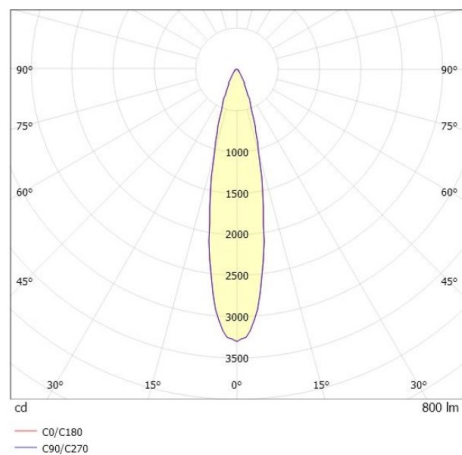

LITIN

540-0612219054040

LITIN 2 TRACK SPOTLIGHT WITH 3 PH ADAPTER made of aluminium, grey, similar to RAL 9006, decor white, high quality plastic lens beam 24°, light output direct, swiveling 350°, tilting 90°, dimmability: not dimmable, adapter/ceiling base grey, IP20

DRAWING

LIGHT DISTRIBUTION CURVE

TECHNICAL DETAILS

System perform. [W]	10
Bulb type	LED
Luminous flux [lm]	800
Colour temp. [K]	3000K
CRI	>90
Optics	high quality plastic lens
Designer	INHOUSE
Dimming	not dimmable
Light output	direct
Beam angle [°]	24°
Voltage [V]	220-240V 50/60Hz
Material	aluminium
Length [mm]	101,7
Height [mm]	135
Diameter [mm]	90
IP protection class	IP20
Voltage class	protection cl. II
Net weight [kg]	1,24
Colour lamp	grey
RAL	9006
Colour adapter/ceiling base	grey
Colour decor	white
EAN-Number	9010506920673
Lifetime [h]	30 000
Energy efficiency cl.	G

The values are rated values. Power and luminous flux are initially subject to a tolerance of +/- 10%. Colour temperature tolerance: +/- 150 K. The values apply to an ambient temperature of 25°C unless otherwise specified.