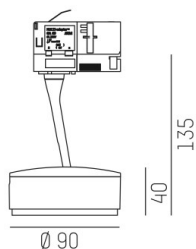

LITIN

540-0612219054040

LITIN 2 TRACK SPOTLIGHT WITH 3 PH ADAPTER made of aluminium, grey, similar to RAL 9006, decor white, high quality plastic lens beam 24°, light output direct, swiveling 350°, tilting 90°, dimmability: not dimmable, adapter/ceiling base grey, IP20

DRAWING

LIGHT DISTRIBUTION CURVE

TECHNICAL DETAILS

System perform. [W]	10
Bulb type	LED
Luminous flux [lm]	800
Colour temp. [K]	3000K
CRI	>90
Optics	high quality plastic lens
Designer	INHOUSE
Dimming	not dimmable
Light output	direct
Beam angle [°]	24°
Voltage [V]	220-240V 50/60Hz
Material	aluminium
Length [mm]	101,7
Height [mm]	135
Diameter [mm]	90
IP protection class	IP20
Voltage class	protection cl. II
Net weight [kg]	1,24
Colour lamp	grey
RAL	9006
Colour adapter/ceiling base	grey
Colour decor	white
EAN-Number	9010506920673
Lifetime [h]	30 000
Energy efficiency cl.	G