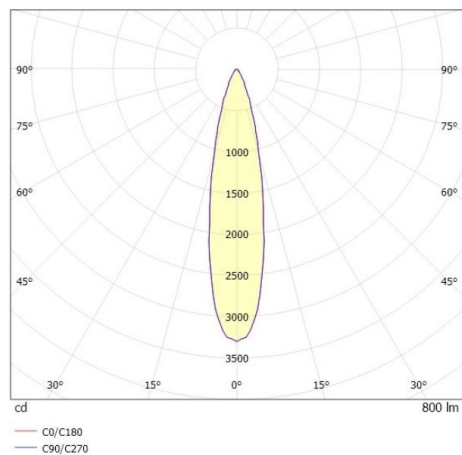

LITIN 2.0

540-0612219056060

LITIN 2 TRACK SPOTLIGHT WITH 3 PH ADAPTER made of aluminium, black, similar to RAL 9005, decor white, high quality plastic lens beam 24°, light output direct, swiveling 350°, tilting 90°, dimmability: not dimmable, adapter/ceiling base black, IP20

DRAWING

TECHNICAL DETAILS

System perform. [W]	10
Bulb type	LED
Luminous flux [lm]	800
Colour temp. [K]	3000K
CRI	>90
Optics	high quality plastic lens
Designer	INHOUSE
Dimming	not dimmable
Light output	direct
Beam angle [°]	24°
Voltage [V]	220-240V 50/60Hz
Material	aluminium
Length [mm]	101,7
Height [mm]	135
Diameter [mm]	90
IP protection class	IP20
Voltage class	protection cl. II
Net weight [kg]	1,22
Colour lamp	black
RAL	9005
Colour adapter/ceiling base	black
Colour decor	white
EAN-Number	9010506776034
Lifetime [h]	30 000
Energy efficiency cl.	G

LIGHT DISTRIBUTION CURVE

The values are rated values. Power and luminous flux are initially subject to a tolerance of +/- 10%. Colour temperature tolerance: +/- 150 K. The values apply to an ambient temperature of 25°C unless otherwise specified.