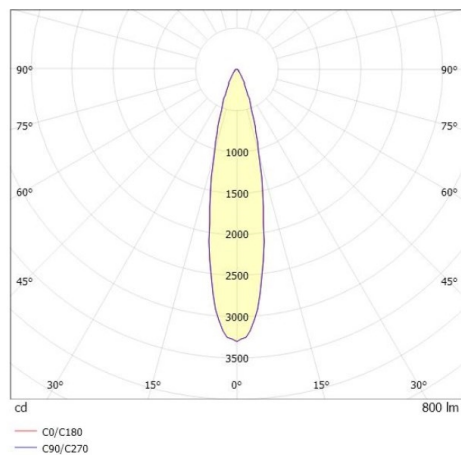

LITIN

540-0612219064040

LITIN 2 TRACK SPOTLIGHT WITH 3 PH ADAPTER made of aluminium, grey, similar to RAL 9006, decor black, high quality plastic lens beam 24°, light output direct, swiveling 350°, tilting 90°, dimmability: not dimmable, adapter/ceiling base grey, IP20

DRAWING

TECHNICAL DETAILS

System perform. [W]	10
Bulb type	LED
Luminous flux [lm]	800
Colour temp. [K]	3000K
CRI	>90
Optics	high quality plastic lens
Designer	INHOUSE
Dimming	not dimmable
Light output	direct
Beam angle [°]	24°
Voltage [V]	220-240V 50/60Hz
Material	aluminium
Length [mm]	101,7
Height [mm]	135
Diameter [mm]	90
IP protection class	IP20
Voltage class	protection cl. II
Net weight [kg]	1,24
Colour lamp	grey
RAL	9006
Colour adapter/ceiling base	grey
Colour decor	black
EAN-Number	9010506920703
Lifetime [h]	30 000
Energy efficiency cl.	G

LIGHT DISTRIBUTION CURVE

The values are rated values. Power and luminous flux are initially subject to a tolerance of +/- 10%. Colour temperature tolerance: +/- 150 K. The values apply to an ambient temperature of 25°C unless otherwise specified.