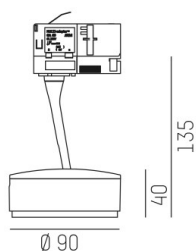

## LITIN

540-06122191b4040

LITIN 2 TRACK SPOTLIGHT WITH 3 PH ADAPTER made of aluminium, grey, similar to RAL 9006, decor copper, high quality plastic lens beam 24°, light output direct, swiveling 350°, tilting 90°, dimmability: not dimmable, adapter/ceiling base grey, IP20

## DRAWING

## TECHNICAL DETAILS

System perform. [W]	10
Bulb type	LED
Luminous flux [lm]	800
Colour temp. [K]	3000K
CRI	>90
Optics	high quality plastic lens
Designer	INHOUSE
Dimming	not dimmable
Light output	direct
Beam angle [°]	24°
Voltage [V]	220-240V 50/60Hz
Material	aluminium
Length [mm]	101,7
Height [mm]	135
Diameter [mm]	90
IP protection class	IP20
Voltage class	protection cl. II
Net weight [kg]	1,24
Colour lamp	grey
RAL	9006
Colour adapter/ceiling base	grey
Colour decor	copper
EAN-Number	9010506920765
Lifetime [h]	30 000
Energy efficiency cl.	G