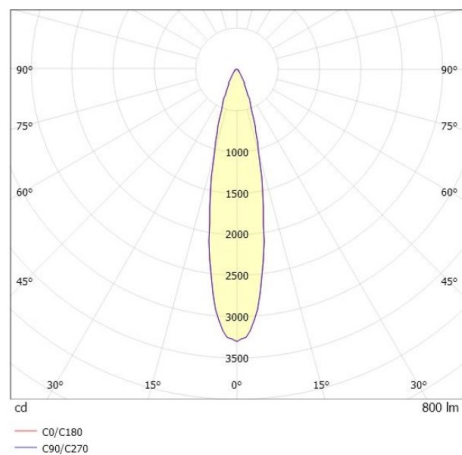

## LITIN

540-06122191b4040

LITIN 2 TRACK SPOTLIGHT WITH 3 PH ADAPTER made of aluminium, grey, similar to RAL 9006, decor copper, high quality plastic lens beam 24°, light output direct, swiveling 350°, tilting 90°, dimmability: not dimmable, adapter/ceiling base grey, IP20

## DRAWING

## LIGHT DISTRIBUTION CURVE

## TECHNICAL DETAILS

System perform. [W]	10
Bulb type	LED
Luminous flux [lm]	800
Colour temp. [K]	3000K
CRI	>90
Optics	high quality plastic lens
Designer	INHOUSE
Dimming	not dimmable
Light output	direct
Beam angle [°]	24°
Voltage [V]	220-240V 50/60Hz
Material	aluminium
Length [mm]	101,7
Height [mm]	135
Diameter [mm]	90
IP protection class	IP20
Voltage class	protection cl. II
Net weight [kg]	1,24
Colour lamp	grey
RAL	9006
Colour adapter/ceiling base	grey
Colour decor	copper
EAN-Number	9010506920765
Lifetime [h]	30 000
Energy efficiency cl.	G