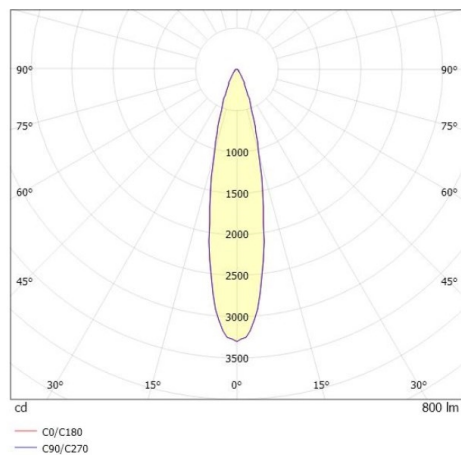

## LITIN 2.0

540-06122191b5050

LITIN 2 TRACK SPOTLIGHT WITH 3 PH ADAPTER made of aluminium, white, similar to RAL 9016, decor copper, high quality plastic lens beam 24°, light output direct, swiveling 350°, tilting 90°, dimmability: not dimmable, adapter/ceiling base white, IP20

## DRAWING

## LIGHT DISTRIBUTION CURVE

## TECHNICAL DETAILS

System perform. [W]	10
Bulb type	LED
Luminous flux [lm]	800
Colour temp. [K]	3000K
CRI	>90
Optics	high quality plastic lens
Designer	INHOUSE
Dimming	not dimmable
Light output	direct
Beam angle [°]	24°
Voltage [V]	220-240V 50/60Hz
Material	aluminium
Length [mm]	101,7
Height [mm]	135
Diameter [mm]	90
IP protection class	IP20
Voltage class	protection cl. II
Net weight [kg]	1,22
Colour lamp	white
RAL	9016
Colour adapter/ceiling base	white
Colour decor	copper
EAN-Number	9010506777376
Lifetime [h]	30 000
Energy efficiency cl.	G