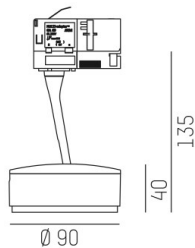

## LITIN 2.0

540-06122191b5050

LITIN 2 TRACK SPOTLIGHT WITH 3 PH ADAPTER made of aluminium, white, similar to RAL 9016, decor copper, high quality plastic lens beam 24°, light output direct, swiveling 350°, tilting 90°, dimmability: not dimmable, adapter/ceiling base white, IP20

## DRAWING

## TECHNICAL DETAILS

System perform. [W]	10
Bulb type	LED
Luminous flux [lm]	800
Colour temp. [K]	3000K
CRI	>90
Optics	high quality plastic lens
Designer	INHOUSE
Dimming	not dimmable
Light output	direct
Beam angle [°]	24°
Voltage [V]	220-240V 50/60Hz
Material	aluminium
Length [mm]	101,7
Height [mm]	135
Diameter [mm]	90
IP protection class	IP20
Voltage class	protection cl. II
Net weight [kg]	1,22
Colour lamp	white
RAL	9016
Colour adapter/ceiling base	white
Colour decor	copper
EAN-Number	9010506777376
Lifetime [h]	30 000
Energy efficiency cl.	G