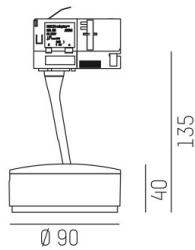

## LITIN 2.0

540-06122191b6060

LITIN 2 TRACK SPOTLIGHT WITH 3 PH ADAPTER made of aluminium, black, similar to RAL 9005, decor copper, high quality plastic lens beam 24°, light output direct, swiveling 350°, tilting 90°, dimmability: not dimmable, adapter/ceiling base black, IP20

## DRAWING

## TECHNICAL DETAILS

System perform. [W]	10
Bulb type	LED
Luminous flux [lm]	800
Colour temp. [K]	3000K
CRI	>90
Optics	high quality plastic lens
Designer	INHOUSE
Dimming	not dimmable
Light output	direct
Beam angle [°]	24°
Voltage [V]	220-240V 50/60Hz
Material	aluminium
Length [mm]	101,7
Height [mm]	135
Diameter [mm]	90
IP protection class	IP20
Voltage class	protection cl. II
Net weight [kg]	1,22
Colour lamp	black
RAL	9005
Colour adapter/ceiling base	black
Colour decor	copper
EAN-Number	9010506777482
Lifetime [h]	30 000
Energy efficiency cl.	G