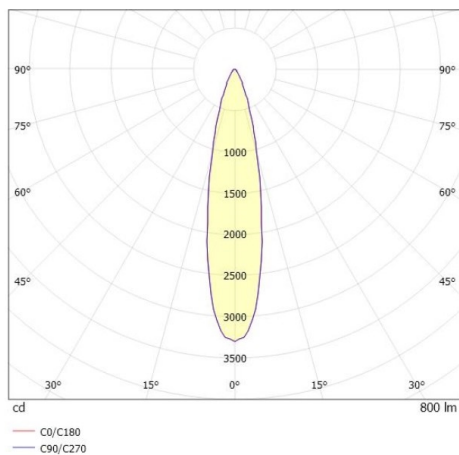

## LITIN 2.0

540-06122191b6060

LITIN 2 TRACK SPOTLIGHT WITH 3 PH ADAPTER made of aluminium, black, similar to RAL 9005, decor copper, high quality plastic lens beam 24°, light output direct, swiveling 350°, tilting 90°, dimmability: not dimmable, adapter/ceiling base black, IP20

## DRAWING

## LIGHT DISTRIBUTION CURVE

## TECHNICAL DETAILS

System perform. [W]	10
Bulb type	LED
Luminous flux [lm]	800
Colour temp. [K]	3000K
CRI	>90
Optics	high quality plastic lens
Designer	INHOUSE
Dimming	not dimmable
Light output	direct
Beam angle [°]	24°
Voltage [V]	220-240V 50/60Hz
Material	aluminium
Length [mm]	101,7
Height [mm]	135
Diameter [mm]	90
IP protection class	IP20
Voltage class	protection cl. II
Net weight [kg]	1,22
Colour lamp	black
RAL	9005
Colour adapter/ceiling base	black
Colour decor	copper
EAN-Number	9010506777482
Lifetime [h]	30 000
Energy efficiency cl.	G