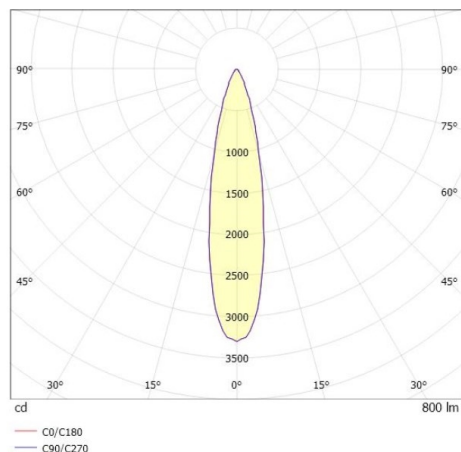

LITIN

540-06122191d4040

LITIN 2 TRACK SPOTLIGHT WITH 3 PH ADAPTER made of aluminium, grey, similar to RAL 9006, decor gold, high quality plastic lens beam 24°, light output direct, swiveling 350°, tilting 90°, dimmability: not dimmable, adapter/ceiling base grey, IP20

DRAWING

TECHNICAL DETAILS

System perform. [W]	10
Bulb type	LED
Luminous flux [lm]	800
Colour temp. [K]	3000K
CRI	>90
Optics	high quality plastic lens
Designer	INHOUSE
Dimming	not dimmable
Light output	direct
Beam angle [°]	24°
Voltage [V]	220-240V 50/60Hz
Material	aluminium
Length [mm]	101,7
Height [mm]	135
Diameter [mm]	90
IP protection class	IP20
Voltage class	protection cl. II
Net weight [kg]	1,24
Colour lamp	grey
RAL	9006
Colour adapter/ceiling base	grey
Colour decor	gold
EAN-Number	9010506920734
Lifetime [h]	30 000
Energy efficiency cl.	G

LIGHT DISTRIBUTION CURVE

The values are rated values. Power and luminous flux are initially subject to a tolerance of +/- 10%. Colour temperature tolerance: +/- 150 K. The values apply to an ambient temperature of 25°C unless otherwise specified.