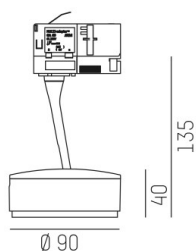

## LITIN 2.0

540-06122191d5050

LITIN 2 TRACK SPOTLIGHT WITH 3 PH ADAPTER made of aluminium, white, similar to RAL 9016, decor gold, high quality plastic lens beam 24°, light output direct, swiveling 350°, tilting 90°, dimmability: not dimmable, adapter/ceiling base white, IP20

## DRAWING

## TECHNICAL DETAILS

System perform. [W]	10
Bulb type	LED
Luminous flux [lm]	800
Colour temp. [K]	3000K
CRI	>90
Optics	high quality plastic lens
Designer	INHOUSE
Dimming	not dimmable
Light output	direct
Beam angle [°]	24°
Voltage [V]	220-240V 50/60Hz
Material	aluminium
Length [mm]	101,7
Height [mm]	135
Diameter [mm]	90
IP protection class	IP20
Voltage class	protection cl. II
Net weight [kg]	1,22
Colour lamp	white
RAL	9016
Colour adapter/ceiling base	white
Colour decor	gold
EAN-Number	9010506777345
Lifetime [h]	30 000
Energy efficiency cl.	G