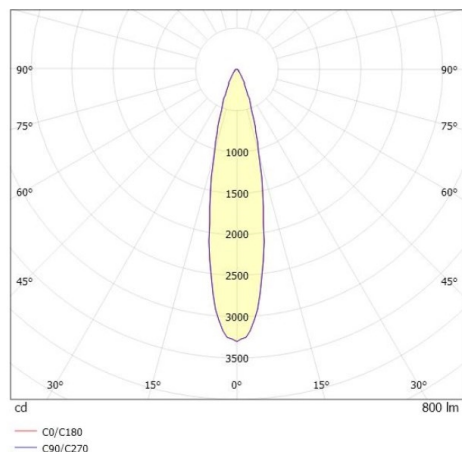

## LITIN 2.0

540-06122191d5050

LITIN 2 TRACK SPOTLIGHT WITH 3 PH ADAPTER made of aluminium, white, similar to RAL 9016, decor gold, high quality plastic lens beam 24°, light output direct, swiveling 350°, tilting 90°, dimmability: not dimmable, adapter/ceiling base white, IP20

## DRAWING

## LIGHT DISTRIBUTION CURVE

## TECHNICAL DETAILS

System perform. [W]	10
Bulb type	LED
Luminous flux [lm]	800
Colour temp. [K]	3000K
CRI	>90
Optics	high quality plastic lens
Designer	INHOUSE
Dimming	not dimmable
Light output	direct
Beam angle [°]	24°
Voltage [V]	220-240V 50/60Hz
Material	aluminium
Length [mm]	101,7
Height [mm]	135
Diameter [mm]	90
IP protection class	IP20
Voltage class	protection cl. II
Net weight [kg]	1,22
Colour lamp	white
RAL	9016
Colour adapter/ceiling base	white
Colour decor	gold
EAN-Number	9010506777345
Lifetime [h]	30 000
Energy efficiency cl.	G