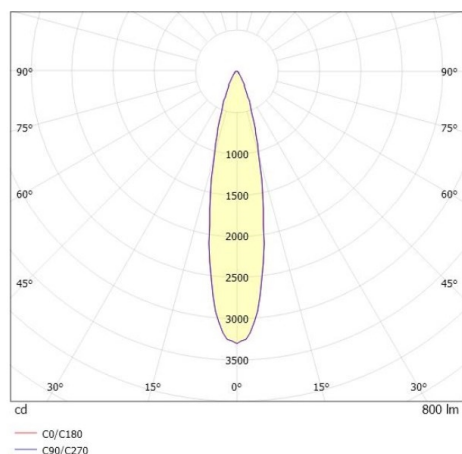

## LITIN 2.0

540-06122191d6060

LITIN 2 TRACK SPOTLIGHT WITH 3 PH ADAPTER made of aluminium, black, similar to RAL 9005, decor gold, high quality plastic lens beam 24°, light output direct, swiveling 350°, tilting 90°, dimmability: not dimmable, adapter/ceiling base black, IP20

## DRAWING

## LIGHT DISTRIBUTION CURVE

## TECHNICAL DETAILS

System perform. [W]	10
Bulb type	LED
Luminous flux [lm]	800
Colour temp. [K]	3000K
CRI	>90
Optics	high quality plastic lens
Designer	INHOUSE
Dimming	not dimmable
Light output	direct
Beam angle [°]	24°
Voltage [V]	220-240V 50/60Hz
Material	aluminium
Length [mm]	101,7
Height [mm]	135
Diameter [mm]	90
IP protection class	IP20
Voltage class	protection cl. II
Net weight [kg]	1,22
Colour lamp	black
RAL	9005
Colour adapter/ceiling base	black
Colour decor	gold
EAN-Number	9010506777451
Lifetime [h]	30 000
Energy efficiency cl.	G