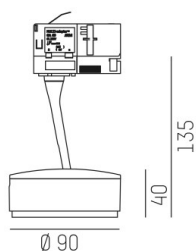

## LITIN 2.0

540-06122191d6060

LITIN 2 TRACK SPOTLIGHT WITH 3 PH ADAPTER made of aluminium, black, similar to RAL 9005, decor gold, high quality plastic lens beam 24°, light output direct, swiveling 350°, tilting 90°, dimmability: not dimmable, adapter/ceiling base black, IP20

## DRAWING

## TECHNICAL DETAILS

System perform. [W]	10
Bulb type	LED
Luminous flux [lm]	800
Colour temp. [K]	3000K
CRI	>90
Optics	high quality plastic lens
Designer	INHOUSE
Dimming	not dimmable
Light output	direct
Beam angle [°]	24°
Voltage [V]	220-240V 50/60Hz
Material	aluminium
Length [mm]	101,7
Height [mm]	135
Diameter [mm]	90
IP protection class	IP20
Voltage class	protection cl. II
Net weight [kg]	1,22
Colour lamp	black
RAL	9005
Colour adapter/ceiling base	black
Colour decor	gold
EAN-Number	9010506777451
Lifetime [h]	30 000
Energy efficiency cl.	G