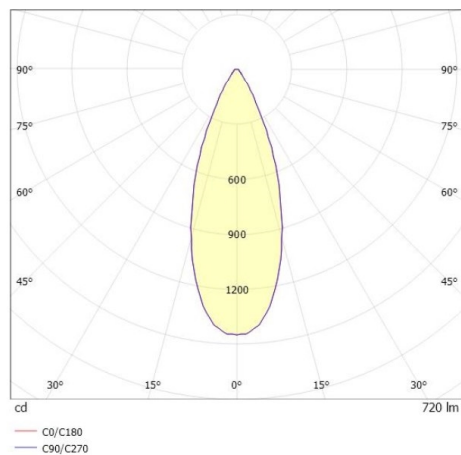

LITIN 2.0

540-0612313044040

LITIN 2 TRACK SPOTLIGHT WITH 3 PH ADAPTER made of aluminium, grey, similar to RAL 9006, decor grey, high quality plastic lens beam 40°, light output direct, swiveling 350°, tilting 90°, dimmability: not dimmable, adapter/ceiling base grey, IP20

DRAWING

TECHNICAL DETAILS

System perform. [W]	10
Bulb type	LED
Luminous flux [lm]	720
Colour temp. [K]	2700K
CRI	>90
Optics	high quality plastic lens
Designer	INHOUSE
Dimming	not dimmable
Light output	direct
Beam angle [°]	40°
Voltage [V]	220-240V 50/60Hz
Material	aluminium
Length [mm]	101,7
Height [mm]	135
Diameter [mm]	90
IP protection class	IP20
Voltage class	protection cl. II
Net weight [kg]	1,24
Colour lamp	grey
RAL	9006
Colour adapter/ceiling base	grey
Colour decor	grey
EAN-Number	9010506936940
Lifetime [h]	30 000
Energy efficiency cl.	G

LIGHT DISTRIBUTION CURVE

The values are rated values. Power and luminous flux are initially subject to a tolerance of +/- 10%. Colour temperature tolerance: +/- 150 K. The values apply to an ambient temperature of 25°C unless otherwise specified.