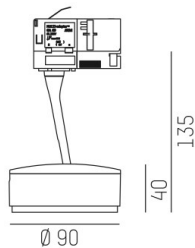

LITIN 2.0

540-0612313044040

LITIN 2 TRACK SPOTLIGHT WITH 3 PH ADAPTER made of aluminium, grey, similar to RAL 9006, decor grey, high quality plastic lens beam 40°, light output direct, swiveling 350°, tilting 90°, dimmability: not dimmable, adapter/ceiling base grey, IP20

DRAWING

TECHNICAL DETAILS

System perform. [W]	10
Bulb type	LED
Luminous flux [lm]	720
Colour temp. [K]	2700K
CRI	>90
Optics	high quality plastic lens
Designer	INHOUSE
Dimming	not dimmable
Light output	direct
Beam angle [°]	40°
Voltage [V]	220-240V 50/60Hz
Material	aluminium
Length [mm]	101,7
Height [mm]	135
Diameter [mm]	90
IP protection class	IP20
Voltage class	protection cl. II
Net weight [kg]	1,24
Colour lamp	grey
RAL	9006
Colour adapter/ceiling base	grey
Colour decor	grey
EAN-Number	9010506936940
Lifetime [h]	30 000
Energy efficiency cl.	G

LIGHT DISTRIBUTION CURVE

The values are rated values. Power and luminous flux are initially subject to a tolerance of +/- 10%. Colour temperature tolerance: +/- 150 K. The values apply to an ambient temperature of 25°C unless otherwise specified.