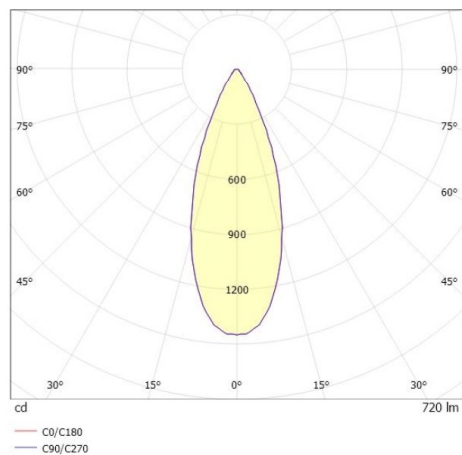

LITIN 2.0

540-0612313046060

LITIN 2 TRACK SPOTLIGHT WITH 3 PH ADAPTER made of aluminium, black, similar to RAL 9005, decor grey, high quality plastic lens beam 40°, light output direct, swiveling 350°, tilting 90°, dimmability: not dimmable, adapter/ceiling base black, IP20

DRAWING

TECHNICAL DETAILS

System perform. [W]	10
Bulb type	LED
Luminous flux [lm]	720
Colour temp. [K]	2700K
CRI	>90
Optics	high quality plastic lens
Designer	INHOUSE
Dimming	not dimmable
Light output	direct
Beam angle [°]	40°
Voltage [V]	220-240V 50/60Hz
Material	aluminium
Length [mm]	101,7
Height [mm]	135
Diameter [mm]	90
IP protection class	IP20
Voltage class	protection cl. II
Net weight [kg]	1,22
Colour lamp	black
RAL	9005
Colour adapter/ceiling base	black
Colour decor	grey
EAN-Number	9010506983647
Lifetime [h]	30 000
Energy efficiency cl.	G

LIGHT DISTRIBUTION CURVE

The values are rated values. Power and luminous flux are initially subject to a tolerance of +/- 10%. Colour temperature tolerance: +/- 150 K. The values apply to an ambient temperature of 25°C unless otherwise specified.