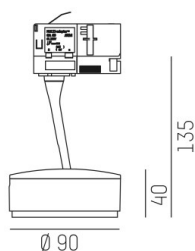

LITIN 2.0

540-0612313046060

LITIN 2 TRACK SPOTLIGHT WITH 3 PH ADAPTER made of aluminium, black, similar to RAL 9005, decor grey, high quality plastic lens beam 40°, light output direct, swiveling 350°, tilting 90°, dimmability: not dimmable, adapter/ceiling base black, IP20

DRAWING

TECHNICAL DETAILS

System perform. [W]	10
Bulb type	LED
Luminous flux [lm]	720
Colour temp. [K]	2700K
CRI	>90
Optics	high quality plastic lens
Designer	INHOUSE
Dimming	not dimmable
Light output	direct
Beam angle [°]	40°
Voltage [V]	220-240V 50/60Hz
Material	aluminium
Length [mm]	101,7
Height [mm]	135
Diameter [mm]	90
IP protection class	IP20
Voltage class	protection cl. II
Net weight [kg]	1,22
Colour lamp	black
RAL	9005
Colour adapter/ceiling base	black
Colour decor	grey
EAN-Number	9010506983647
Lifetime [h]	30 000
Energy efficiency cl.	G

LIGHT DISTRIBUTION CURVE

The values are rated values. Power and luminous flux are initially subject to a tolerance of +/- 10%. Colour temperature tolerance: +/- 150 K. The values apply to an ambient temperature of 25°C unless otherwise specified.