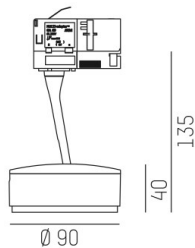

LITIN

540-0612313054040

LITIN 2 TRACK SPOTLIGHT WITH 3 PH ADAPTER made of aluminium, grey, similar to RAL 9006, decor white, high quality plastic lens beam 40°, light output direct, swiveling 350°, tilting 90°, dimmability: not dimmable, adapter/ceiling base grey, IP20

DRAWING

TECHNICAL DETAILS

System perform. [W]	10
Bulb type	LED
Luminous flux [lm]	720
Colour temp. [K]	2700K
CRI	>90
Optics	high quality plastic lens
Designer	INHOUSE
Dimming	not dimmable
Light output	direct
Beam angle [°]	40°
Voltage [V]	220-240V 50/60Hz
Material	aluminium
Length [mm]	101,7
Height [mm]	135
Diameter [mm]	90
IP protection class	IP20
Voltage class	protection cl. II
Net weight [kg]	1,24
Colour lamp	grey
RAL	9006
Colour adapter/ceiling base	grey
Colour decor	white
EAN-Number	9010506921113
Lifetime [h]	30 000
Energy efficiency cl.	G

LIGHT DISTRIBUTION CURVE

The values are rated values. Power and luminous flux are initially subject to a tolerance of +/- 10%. Colour temperature tolerance: +/- 150 K. The values apply to an ambient temperature of 25°C unless otherwise specified.