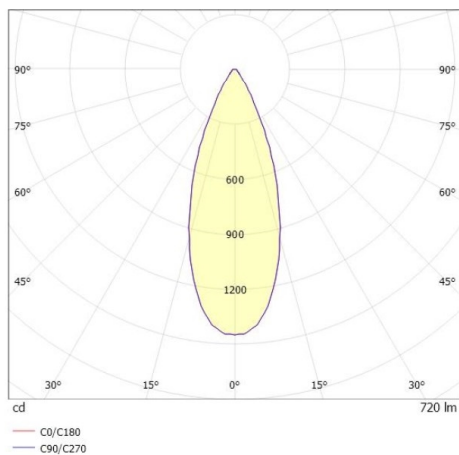

LITIN

540-0612313054040

LITIN 2 TRACK SPOTLIGHT WITH 3 PH ADAPTER made of aluminium, grey, similar to RAL 9006, decor white, high quality plastic lens beam 40°, light output direct, swiveling 350°, tilting 90°, dimmability: not dimmable, adapter/ceiling base grey, IP20

DRAWING

TECHNICAL DETAILS

System perform. [W]	10
Bulb type	LED
Luminous flux [lm]	720
Colour temp. [K]	2700K
CRI	>90
Optics	high quality plastic lens
Designer	INHOUSE
Dimming	not dimmable
Light output	direct
Beam angle [°]	40°
Voltage [V]	220-240V 50/60Hz
Material	aluminium
Length [mm]	101,7
Height [mm]	135
Diameter [mm]	90
IP protection class	IP20
Voltage class	protection cl. II
Net weight [kg]	1,24
Colour lamp	grey
RAL	9006
Colour adapter/ceiling base	grey
Colour decor	white
EAN-Number	9010506921113
Lifetime [h]	30 000
Energy efficiency cl.	G

LIGHT DISTRIBUTION CURVE

The values are rated values. Power and luminous flux are initially subject to a tolerance of +/- 10%. Colour temperature tolerance: +/- 150 K. The values apply to an ambient temperature of 25°C unless otherwise specified.