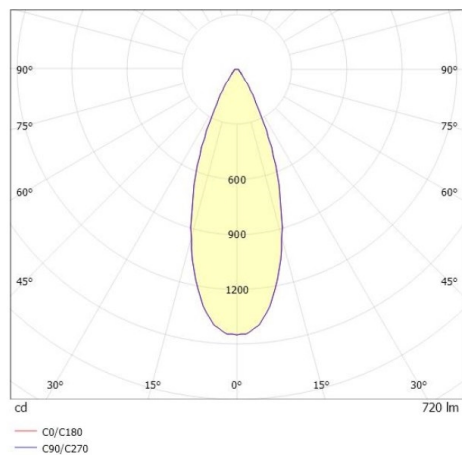

LITIN

540-0612313064040

LITIN 2 TRACK TRACK SPOTLIGHT WITH 3 PH ADAPTER made of aluminium, grey, similar to RAL 9006, decor black, high quality plastic lens beam 40°, light output direct, swiveling 350°, tilting 90°, dimmability: not dimmable, adapter/ceiling base grey, IP20

DRAWING

TECHNICAL DETAILS

System perform. [W]	10
Bulb type	LED
Luminous flux [lm]	720
Colour temp. [K]	2700K
CRI	>90
Optics	high quality plastic lens
Designer	INHOUSE
Dimming	not dimmable
Light output	direct
Beam angle [°]	40°
Voltage [V]	220-240V 50/60Hz
Material	aluminium
Length [mm]	101,7
Height [mm]	135
Diameter [mm]	90
IP protection class	IP20
Voltage class	protection cl. II
Net weight [kg]	1,24
Colour lamp	grey
RAL	9006
Colour adapter/ceiling base	grey
Colour decor	black
EAN-Number	9010506921144
Lifetime [h]	30 000
Energy efficiency cl.	G

LIGHT DISTRIBUTION CURVE

The values are rated values. Power and luminous flux are initially subject to a tolerance of +/- 10%. Colour temperature tolerance: +/- 150 K. The values apply to an ambient temperature of 25°C unless otherwise specified.