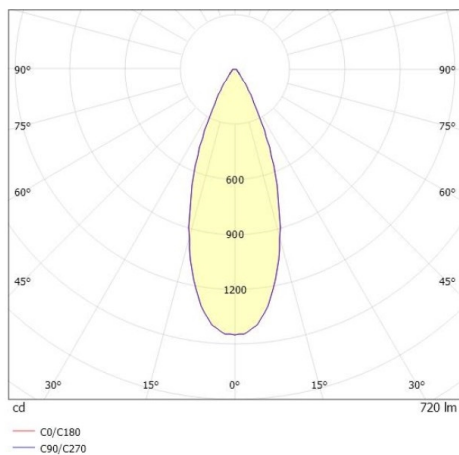

LITIN 2.0

540-0612313066060

LITIN 2 TRACK SPOTLIGHT WITH 3 PH ADAPTER made of aluminium, black, similar to RAL 9005, decor black, high quality plastic lens beam 40°, light output direct, swiveling 350°, tilting 90°, dimmability: not dimmable, adapter/ceiling base black, IP20

DRAWING

TECHNICAL DETAILS

System perform. [W]	10
Bulb type	LED
Luminous flux [lm]	720
Colour temp. [K]	2700K
CRI	>90
Optics	high quality plastic lens
Designer	INHOUSE
Dimming	not dimmable
Light output	direct
Beam angle [°]	40°
Voltage [V]	220-240V 50/60Hz
Material	aluminium
Length [mm]	101,7
Height [mm]	135
Diameter [mm]	90
IP protection class	IP20
Voltage class	protection cl. II
Net weight [kg]	1,22
Colour lamp	black
RAL	9005
Colour adapter/ceiling base	black
Colour decor	black
EAN-Number	9010506780796
Lifetime [h]	30 000
Energy efficiency cl.	G

LIGHT DISTRIBUTION CURVE

The values are rated values. Power and luminous flux are initially subject to a tolerance of +/- 10%. Colour temperature tolerance: +/- 150 K. The values apply to an ambient temperature of 25°C unless otherwise specified.