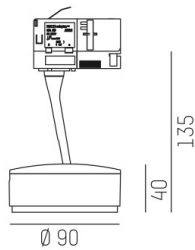

LITIN 2.0

540-0612313066060

LITIN 2 TRACK SPOTLIGHT WITH 3 PH ADAPTER made of aluminium, black, similar to RAL 9005, decor black, high quality plastic lens beam 40°, light output direct, swiveling 350°, tilting 90°, dimmability: not dimmable, adapter/ceiling base black, IP20

DRAWING

TECHNICAL DETAILS

System perform. [W]	10
Bulb type	LED
Luminous flux [lm]	720
Colour temp. [K]	2700K
CRI	>90
Optics	high quality plastic lens
Designer	INHOUSE
Dimming	not dimmable
Light output	direct
Beam angle [°]	40°
Voltage [V]	220-240V 50/60Hz
Material	aluminium
Length [mm]	101,7
Height [mm]	135
Diameter [mm]	90
IP protection class	IP20
Voltage class	protection cl. II
Net weight [kg]	1,22
Colour lamp	black
RAL	9005
Colour adapter/ceiling base	black
Colour decor	black
EAN-Number	9010506780796
Lifetime [h]	30 000
Energy efficiency cl.	G

LIGHT DISTRIBUTION CURVE

The values are rated values. Power and luminous flux are initially subject to a tolerance of +/- 10%. Colour temperature tolerance: +/- 150 K. The values apply to an ambient temperature of 25°C unless otherwise specified.