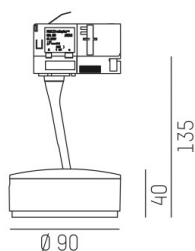

LITIN

540-06123131b4040

LITIN 2 TRACK SPOTLIGHT WITH 3 PH ADAPTER made of aluminium, grey, similar to RAL 9006, decor copper, high quality plastic lens beam 40°, light output direct, swiveling 350°, tilting 90°, dimmability: not dimmable, adapter/ceiling base grey, IP20

DRAWING

TECHNICAL DETAILS

System perform. [W]	10
Bulb type	LED
Luminous flux [lm]	720
Colour temp. [K]	2700K
CRI	>90
Optics	high quality plastic lens
Designer	INHOUSE
Dimming	not dimmable
Light output	direct
Beam angle [°]	40°
Voltage [V]	220-240V 50/60Hz
Material	aluminium

Length [mm]	101,7
Height [mm]	135
Diameter [mm]	90
IP protection class	IP20
Voltage class	protection cl. II
Net weight [kg]	1,24

Colour lamp	grey
RAL	9006
Colour adapter/ceiling base	grey
Colour decor	copper
EAN-Number	9010506921205
Lifetime [h]	30 000
Energy efficiency cl.	G