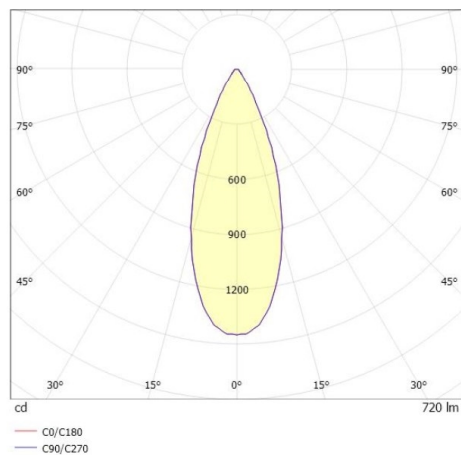

DRAWING

TECHNICAL DETAILS

System perform. [W]	10
Bulb type	LED
Luminous flux [lm]	720
Colour temp. [K]	2700K
CRI	>90
Optics	high quality plastic lens
Designer	INHOUSE
Dimming	not dimmable
Light output	direct
Beam angle [°]	40°
Voltage [V]	220-240V 50/60Hz
Material	aluminium

Length [mm]	101,7
Height [mm]	135
Diameter [mm]	90
IP protection class	IP20
Voltage class	protection cl. II
Net weight [kg]	1,24

Colour lamp	grey
RAL	9006
Colour adapter/ceiling base	grey
Colour decor	copper
EAN-Number	9010506921205
Lifetime [h]	30 000
Energy efficiency cl.	G

LIGHT DISTRIBUTION CURVE

The values are rated values. Power and luminous flux are initially subject to a tolerance of +/- 10%. Colour temperature tolerance: +/- 150 K. The values apply to an ambient temperature of 25°C unless otherwise specified.