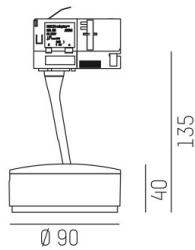

LITIN 2.0

540-06123131b5050

LITIN 2 TRACK SPOTLIGHT WITH 3 PH ADAPTER made of aluminium, white, similar to RAL 9016, decor copper, high quality plastic lens beam 40°, light output direct, swiveling 350°, tilting 90°, dimmability: not dimmable, adapter/ceiling base white, IP20

DRAWING

TECHNICAL DETAILS

System perform. [W]	10
Bulb type	LED
Luminous flux [lm]	720
Colour temp. [K]	2700K
CRI	>90
Optics	high quality plastic lens
Designer	INHOUSE
Dimming	not dimmable
Light output	direct
Beam angle [°]	40°
Voltage [V]	220-240V 50/60Hz
Material	aluminium
Length [mm]	101,7
Height [mm]	135
Diameter [mm]	90
IP protection class	IP20
Voltage class	protection cl. II
Net weight [kg]	1,22
Colour lamp	white
RAL	9016
Colour adapter/ceiling base	white
Colour decor	copper
EAN-Number	9010506780710
Lifetime [h]	30 000
Energy efficiency cl.	G

LIGHT DISTRIBUTION CURVE

The values are rated values. Power and luminous flux are initially subject to a tolerance of +/- 10%. Colour temperature tolerance: +/- 150 K. The values apply to an ambient temperature of 25°C unless otherwise specified.