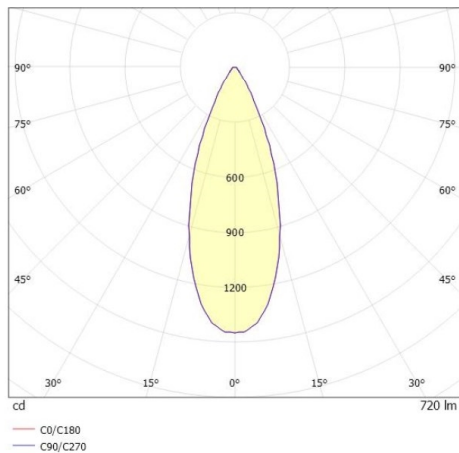

LITIN 2.0

540-06123131b5050

LITIN 2 TRACK SPOTLIGHT WITH 3 PH ADAPTER made of aluminium, white, similar to RAL 9016, decor copper, high quality plastic lens beam 40°, light output direct, swiveling 350°, tilting 90°, dimmability: not dimmable, adapter/ceiling base white, IP20

DRAWING

TECHNICAL DETAILS

System perform. [W]	10
Bulb type	LED
Luminous flux [lm]	720
Colour temp. [K]	2700K
CRI	>90
Optics	high quality plastic lens
Designer	INHOUSE
Dimming	not dimmable
Light output	direct
Beam angle [°]	40°
Voltage [V]	220-240V 50/60Hz
Material	aluminium
Length [mm]	101,7
Height [mm]	135
Diameter [mm]	90
IP protection class	IP20
Voltage class	protection cl. II
Net weight [kg]	1,22
Colour lamp	white
RAL	9016
Colour adapter/ceiling base	white
Colour decor	copper
EAN-Number	9010506780710
Lifetime [h]	30 000
Energy efficiency cl.	G

LIGHT DISTRIBUTION CURVE

The values are rated values. Power and luminous flux are initially subject to a tolerance of +/- 10%. Colour temperature tolerance: +/- 150 K. The values apply to an ambient temperature of 25°C unless otherwise specified.