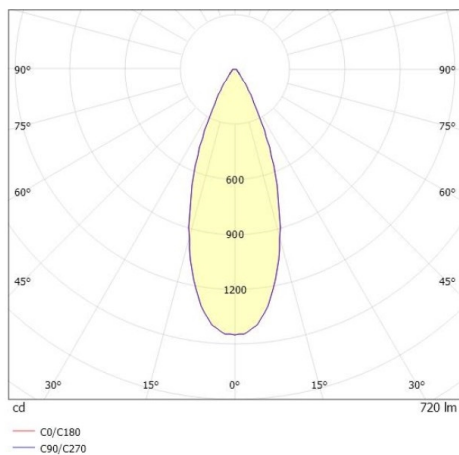

## LITIN 2.0

540-06123131b6060

LITIN 2 TRACK SPOTLIGHT WITH 3 PH ADAPTER made of aluminium, black, similar to RAL 9005, decor copper, high quality plastic lens beam 40°, light output direct, swiveling 350°, tilting 90°, dimmability: not dimmable, adapter/ceiling base black, IP20

## DRAWING

## LIGHT DISTRIBUTION CURVE

## TECHNICAL DETAILS

System perform. [W]	10
Bulb type	LED
Luminous flux [lm]	720
Colour temp. [K]	2700K
CRI	>90
Optics	high quality plastic lens
Designer	INHOUSE
Dimming	not dimmable
Light output	direct
Beam angle [°]	40°
Voltage [V]	220-240V 50/60Hz
Material	aluminium
Length [mm]	101,7
Height [mm]	135
Diameter [mm]	90
IP protection class	IP20
Voltage class	protection cl. II
Net weight [kg]	1,22
Colour lamp	black
RAL	9005
Colour adapter/ceiling base	black
Colour decor	copper
EAN-Number	9010506780857
Lifetime [h]	30 000
Energy efficiency cl.	G