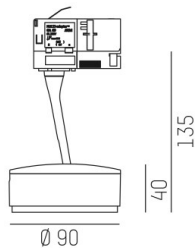

## LITIN 2.0

540-06123131b6060

LITIN 2 TRACK SPOTLIGHT WITH 3 PH ADAPTER made of aluminium, black, similar to RAL 9005, decor copper, high quality plastic lens beam 40°, light output direct, swiveling 350°, tilting 90°, dimmability: not dimmable, adapter/ceiling base black, IP20

## DRAWING

## TECHNICAL DETAILS

System perform. [W]	10
Bulb type	LED
Luminous flux [lm]	720
Colour temp. [K]	2700K
CRI	>90
Optics	high quality plastic lens
Designer	INHOUSE
Dimming	not dimmable
Light output	direct
Beam angle [°]	40°
Voltage [V]	220-240V 50/60Hz
Material	aluminium
Length [mm]	101,7
Height [mm]	135
Diameter [mm]	90
IP protection class	IP20
Voltage class	protection cl. II
Net weight [kg]	1,22
Colour lamp	black
RAL	9005
Colour adapter/ceiling base	black
Colour decor	copper
EAN-Number	9010506780857
Lifetime [h]	30 000
Energy efficiency cl.	G