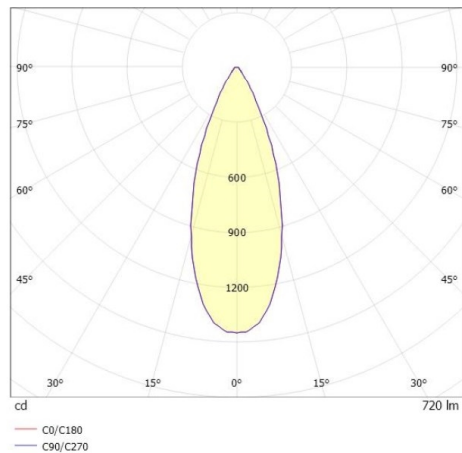

LITIN

540-06123131d4040

LITIN 2 TRACK TRACK SPOTLIGHT WITH 3 PH ADAPTER made of aluminium, grey, similar to RAL 9006, decor gold, high quality plastic lens beam 40°, light output direct, swiveling 350°, tilting 90°, dimmability: not dimmable, adapter/ceiling base grey, IP20

DRAWING

TECHNICAL DETAILS

System perform. [W]	10
Bulb type	LED
Luminous flux [lm]	720
Colour temp. [K]	2700K
CRI	>90
Optics	high quality plastic lens
Designer	INHOUSE
Dimming	not dimmable
Light output	direct
Beam angle [°]	40°
Voltage [V]	220-240V 50/60Hz
Material	aluminium
Length [mm]	101,7
Height [mm]	135
Diameter [mm]	90
IP protection class	IP20
Voltage class	protection cl. II
Net weight [kg]	1,24
Colour lamp	grey
RAL	9006
Colour adapter/ceiling base	grey
Colour decor	gold
EAN-Number	9010506921175
Lifetime [h]	30 000
Energy efficiency cl.	G

LIGHT DISTRIBUTION CURVE

The values are rated values. Power and luminous flux are initially subject to a tolerance of +/- 10%. Colour temperature tolerance: +/- 150 K. The values apply to an ambient temperature of 25°C unless otherwise specified.