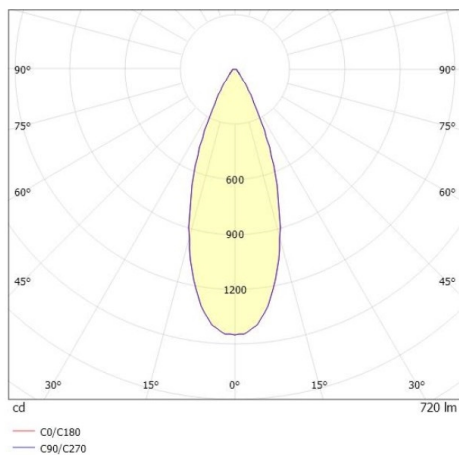

LITIN 2.0

540-06123131d5050

LITIN 2 TRACK SPOTLIGHT WITH 3 PH ADAPTER made of aluminium, white, similar to RAL 9016, decor gold, high quality plastic lens beam 40°, light output direct, swiveling 350°, tilting 90°, dimmability: not dimmable, adapter/ceiling base white, IP20

DRAWING

TECHNICAL DETAILS

System perform. [W]	10
Bulb type	LED
Luminous flux [lm]	720
Colour temp. [K]	2700K
CRI	>90
Optics	high quality plastic lens
Designer	INHOUSE
Dimming	not dimmable
Light output	direct
Beam angle [°]	40°
Voltage [V]	220-240V 50/60Hz
Material	aluminium
Length [mm]	101,7
Height [mm]	135
Diameter [mm]	90
IP protection class	IP20
Voltage class	protection cl. II
Net weight [kg]	1,22
Colour lamp	white
RAL	9016
Colour adapter/ceiling base	white
Colour decor	gold
EAN-Number	9010506780680
Lifetime [h]	30 000
Energy efficiency cl.	G

LIGHT DISTRIBUTION CURVE

The values are rated values. Power and luminous flux are initially subject to a tolerance of +/- 10%. Colour temperature tolerance: +/- 150 K. The values apply to an ambient temperature of 25°C unless otherwise specified.