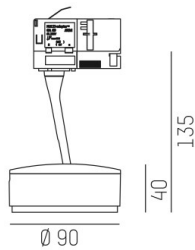

LITIN 2.0

540-06123131d5050

LITIN 2 TRACK SPOTLIGHT WITH 3 PH ADAPTER made of aluminium, white, similar to RAL 9016, decor gold, high quality plastic lens beam 40°, light output direct, swiveling 350°, tilting 90°, dimmability: not dimmable, adapter/ceiling base white, IP20

DRAWING

TECHNICAL DETAILS

System perform. [W]	10
Bulb type	LED
Luminous flux [lm]	720
Colour temp. [K]	2700K
CRI	>90
Optics	high quality plastic lens
Designer	INHOUSE
Dimming	not dimmable
Light output	direct
Beam angle [°]	40°
Voltage [V]	220-240V 50/60Hz
Material	aluminium
Length [mm]	101,7
Height [mm]	135
Diameter [mm]	90
IP protection class	IP20
Voltage class	protection cl. II
Net weight [kg]	1,22
Colour lamp	white
RAL	9016
Colour adapter/ceiling base	white
Colour decor	gold
EAN-Number	9010506780680
Lifetime [h]	30 000
Energy efficiency cl.	G

LIGHT DISTRIBUTION CURVE

The values are rated values. Power and luminous flux are initially subject to a tolerance of +/- 10%. Colour temperature tolerance: +/- 150 K. The values apply to an ambient temperature of 25°C unless otherwise specified.