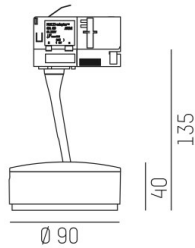

LITIN 2.0

540-06123131d6060

LITIN 2 TRACK SPOTLIGHT WITH 3 PH ADAPTER made of aluminium, black, similar to RAL 9005, decor gold, high quality plastic lens beam 40°, light output direct, swiveling 350°, tilting 90°, dimmability: not dimmable, adapter/ceiling base black, IP20

DRAWING

TECHNICAL DETAILS

System perform. [W]	10
Bulb type	LED
Luminous flux [lm]	720
Colour temp. [K]	2700K
CRI	>90
Optics	high quality plastic lens
Designer	INHOUSE
Dimming	not dimmable
Light output	direct
Beam angle [°]	40°
Voltage [V]	220-240V 50/60Hz
Material	aluminium
Length [mm]	101,7
Height [mm]	135
Diameter [mm]	90
IP protection class	IP20
Voltage class	protection cl. II
Net weight [kg]	1,22
Colour lamp	black
RAL	9005
Colour adapter/ceiling base	black
Colour decor	gold
EAN-Number	9010506780826
Lifetime [h]	30 000
Energy efficiency cl.	G

LIGHT DISTRIBUTION CURVE

The values are rated values. Power and luminous flux are initially subject to a tolerance of +/- 10%. Colour temperature tolerance: +/- 150 K. The values apply to an ambient temperature of 25°C unless otherwise specified.