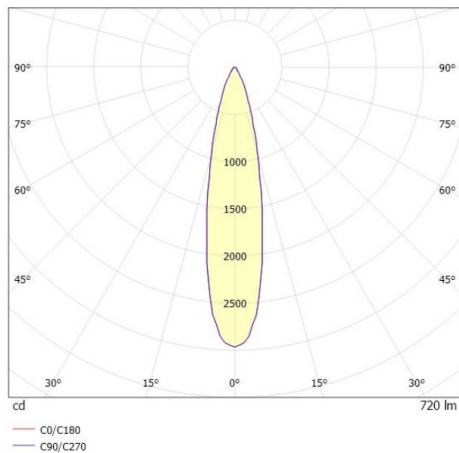

LITIN 2.0

540-06123131d6060

LITIN 2 TRACK SPOTLIGHT WITH 3 PH ADAPTER made of aluminium, black, similar to RAL 9005, decor gold, high quality plastic lens beam 40°, light output direct, swiveling 350°, tilting 90°, dimmability: not dimmable, adapter/ceiling base black, IP20

DRAWING

TECHNICAL DETAILS

System perform. [W]	10
Bulb type	LED
Luminous flux [lm]	720
Colour temp. [K]	2700K
CRI	>90
Optics	high quality plastic lens
Designer	INHOUSE
Dimming	not dimmable
Light output	direct
Beam angle [°]	40°
Voltage [V]	220-240V 50/60Hz
Material	aluminium
Length [mm]	101,7
Height [mm]	135
Diameter [mm]	90
IP protection class	IP20
Voltage class	protection cl. II
Net weight [kg]	1,22
Colour lamp	black
RAL	9005
Colour adapter/ceiling base	black
Colour decor	gold
EAN-Number	9010506780826
Lifetime [h]	30 000
Energy efficiency cl.	G

LIGHT DISTRIBUTION CURVE

The values are rated values. Power and luminous flux are initially subject to a tolerance of +/- 10%. Colour temperature tolerance: +/- 150 K. The values apply to an ambient temperature of 25°C unless otherwise specified.