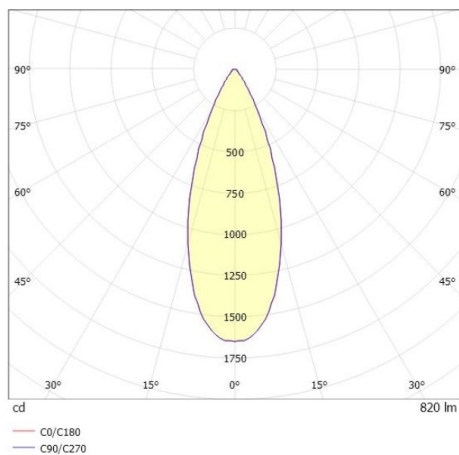

LITIN 2.0

540-0612314044040

LITIN 2 TRACK SPOTLIGHT WITH 3 PH ADAPTER made of aluminium, grey, similar to RAL 9006, decor grey, high quality plastic lens beam 40°, light output direct, swiveling 350°, tilting 90°, dimmability: not dimmable, adapter/ceiling base grey, IP20

DRAWING

TECHNICAL DETAILS

System perform. [W]	10
Bulb type	LED
Luminous flux [lm]	820
Colour temp. [K]	4000K
CRI	>90
Optics	high quality plastic lens
Designer	INHOUSE
Dimming	not dimmable
Light output	direct
Beam angle [°]	40°
Voltage [V]	220-240V 50/60Hz
Material	aluminium
Length [mm]	101,7
Height [mm]	135
Diameter [mm]	90
IP protection class	IP20
Voltage class	protection cl. II
Net weight [kg]	1,24
Colour lamp	grey
RAL	9006
Colour adapter/ceiling base	grey
Colour decor	grey
EAN-Number	9010506936995
Lifetime [h]	30 000
Energy efficiency cl.	G

LIGHT DISTRIBUTION CURVE

The values are rated values. Power and luminous flux are initially subject to a tolerance of +/- 10%. Colour temperature tolerance: +/- 150 K. The values apply to an ambient temperature of 25°C unless otherwise specified.