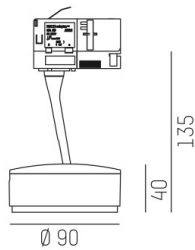

LITIN 2.0

540-0612314044040

LITIN 2 TRACK SPOTLIGHT WITH 3 PH ADAPTER made of aluminium, grey, similar to RAL 9006, decor grey, high quality plastic lens beam 40°, light output direct, swiveling 350°, tilting 90°, dimmability: not dimmable, adapter/ceiling base grey, IP20

DRAWING

TECHNICAL DETAILS

System perform. [W]	10
Bulb type	LED
Luminous flux [lm]	820
Colour temp. [K]	4000K
CRI	>90
Optics	high quality plastic lens
Designer	INHOUSE
Dimming	not dimmable
Light output	direct
Beam angle [°]	40°
Voltage [V]	220-240V 50/60Hz
Material	aluminium
Length [mm]	101,7
Height [mm]	135
Diameter [mm]	90
IP protection class	IP20
Voltage class	protection cl. II
Net weight [kg]	1,24
Colour lamp	grey
RAL	9006
Colour adapter/ceiling base	grey
Colour decor	grey
EAN-Number	9010506936995
Lifetime [h]	30 000
Energy efficiency cl.	G

LIGHT DISTRIBUTION CURVE

The values are rated values. Power and luminous flux are initially subject to a tolerance of +/- 10%. Colour temperature tolerance: +/- 150 K. The values apply to an ambient temperature of 25°C unless otherwise specified.