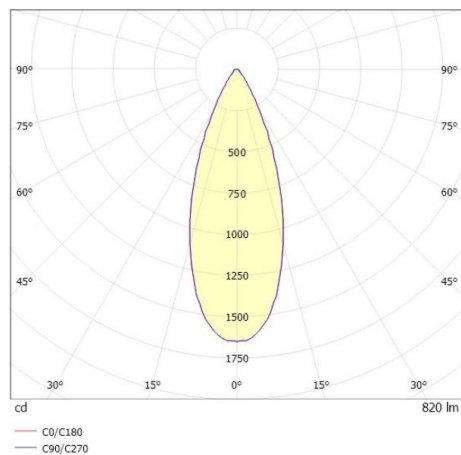

LITIN

540-0612314054040

LITIN 2 TRACK SPOTLIGHT WITH 3 PH ADAPTER made of aluminium, grey, similar to RAL 9006, decor white, high quality plastic lens beam 40°, light output direct, swiveling 350°, tilting 90°, dimmability: not dimmable, adapter/ceiling base grey, IP20

DRAWING

LIGHT DISTRIBUTION CURVE

TECHNICAL DETAILS

System perform. [W]	10
Bulb type	LED
Luminous flux [lm]	820
Colour temp. [K]	4000K
CRI	>90
Optics	high quality plastic lens
Designer	INHOUSE
Dimming	not dimmable
Light output	direct
Beam angle [°]	40°
Voltage [V]	220-240V 50/60Hz
Material	aluminium
Length [mm]	101,7
Height [mm]	135
Diameter [mm]	90
IP protection class	IP20
Voltage class	protection cl. II
Net weight [kg]	1,24
Colour lamp	grey
RAL	9006
Colour adapter/ceiling base	grey
Colour decor	white
EAN-Number	9010506921236
Lifetime [h]	30 000
Energy efficiency cl.	G