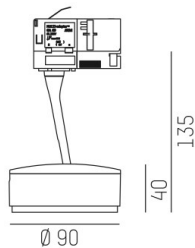

LITIN

540-0612314054040

LITIN 2 TRACK SPOTLIGHT WITH 3 PH ADAPTER made of aluminium, grey, similar to RAL 9006, decor white, high quality plastic lens beam 40°, light output direct, swiveling 350°, tilting 90°, dimmability: not dimmable, adapter/ceiling base grey, IP20

DRAWING

LIGHT DISTRIBUTION CURVE

TECHNICAL DETAILS

System perform. [W]	10
Bulb type	LED
Luminous flux [lm]	820
Colour temp. [K]	4000K
CRI	>90
Optics	high quality plastic lens
Designer	INHOUSE
Dimming	not dimmable
Light output	direct
Beam angle [°]	40°
Voltage [V]	220-240V 50/60Hz
Material	aluminium
Length [mm]	101,7
Height [mm]	135
Diameter [mm]	90
IP protection class	IP20
Voltage class	protection cl. II
Net weight [kg]	1,24
Colour lamp	grey
RAL	9006
Colour adapter/ceiling base	grey
Colour decor	white
EAN-Number	9010506921236
Lifetime [h]	30 000
Energy efficiency cl.	G