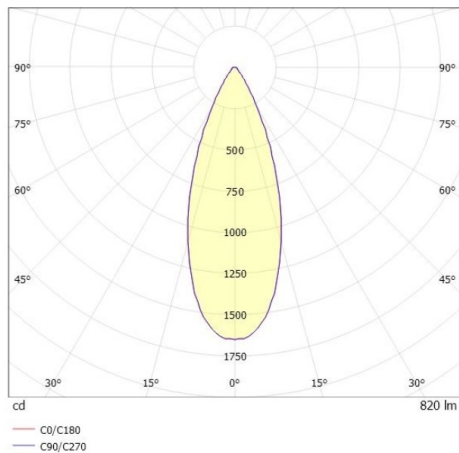

LITIN

540-0612314064040

LITIN 2 TRACK SPOTLIGHT WITH 3 PH ADAPTER made of aluminium, grey, similar to RAL 9006, decor black, high quality plastic lens beam 40°, light output direct, swiveling 350°, tilting 90°, dimmability: not dimmable, adapter/ceiling base grey, IP20

DRAWING

TECHNICAL DETAILS

System perform. [W]	10
Bulb type	LED
Luminous flux [lm]	820
Colour temp. [K]	4000K
CRI	>90
Optics	high quality plastic lens
Designer	INHOUSE
Dimming	not dimmable
Light output	direct
Beam angle [°]	40°
Voltage [V]	220-240V 50/60Hz
Material	aluminium
Length [mm]	101,7
Height [mm]	135
Diameter [mm]	90
IP protection class	IP20
Voltage class	protection cl. II
Net weight [kg]	1,23
Colour lamp	grey
RAL	9006
Colour adapter/ceiling base	grey
Colour decor	black
EAN-Number	9010506921267
Lifetime [h]	30 000
Energy efficiency cl.	G

LIGHT DISTRIBUTION CURVE

The values are rated values. Power and luminous flux are initially subject to a tolerance of +/- 10%. Colour temperature tolerance: +/- 150 K. The values apply to an ambient temperature of 25°C unless otherwise specified.