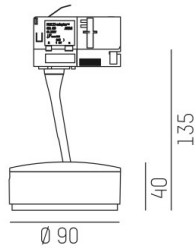

LITIN

540-0612314064040

LITIN 2 TRACK SPOTLIGHT WITH 3 PH ADAPTER made of aluminium, grey, similar to RAL 9006, decor black, high quality plastic lens beam 40°, light output direct, swiveling 350°, tilting 90°, dimmability: not dimmable, adapter/ceiling base grey, IP20

DRAWING

TECHNICAL DETAILS

System perform. [W]	10
Bulb type	LED
Luminous flux [lm]	820
Colour temp. [K]	4000K
CRI	>90
Optics	high quality plastic lens
Designer	INHOUSE
Dimming	not dimmable
Light output	direct
Beam angle [°]	40°
Voltage [V]	220-240V 50/60Hz
Material	aluminium
Length [mm]	101,7
Height [mm]	135
Diameter [mm]	90
IP protection class	IP20
Voltage class	protection cl. II
Net weight [kg]	1,23
Colour lamp	grey
RAL	9006
Colour adapter/ceiling base	grey
Colour decor	black
EAN-Number	9010506921267
Lifetime [h]	30 000
Energy efficiency cl.	G

LIGHT DISTRIBUTION CURVE

The values are rated values. Power and luminous flux are initially subject to a tolerance of +/- 10%. Colour temperature tolerance: +/- 150 K. The values apply to an ambient temperature of 25°C unless otherwise specified.