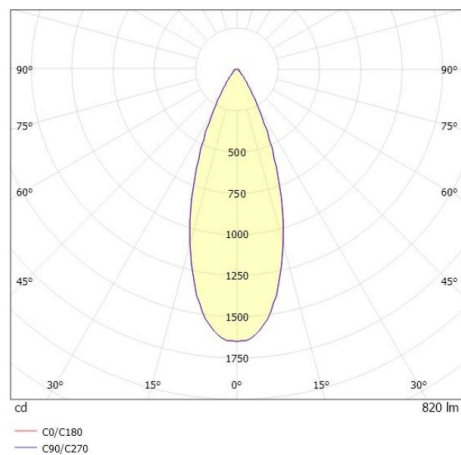

LITIN 2.0

540-0612314065050

LITIN 2 TRACK SPOTLIGHT WITH 3 PH ADAPTER made of aluminium, white, similar to RAL 9016, decor black, high quality plastic lens beam 40°, light output direct, swiveling 350°, tilting 90°, dimmability: not dimmable, adapter/ceiling base white, IP20

DRAWING

TECHNICAL DETAILS

System perform. [W]	10
Bulb type	LED
Luminous flux [lm]	820
Colour temp. [K]	4000K
CRI	>90
Optics	high quality plastic lens
Designer	INHOUSE
Dimming	not dimmable
Light output	direct
Beam angle [°]	40°
Voltage [V]	220-240V 50/60Hz
Material	aluminium
Length [mm]	101,7
Height [mm]	135
Diameter [mm]	90
IP protection class	IP20
Voltage class	protection cl. II
Net weight [kg]	1,22
Colour lamp	white
RAL	9016
Colour adapter/ceiling base	white
Colour decor	black
EAN-Number	9010506780895
Lifetime [h]	30 000
Energy efficiency cl.	G

LIGHT DISTRIBUTION CURVE

The values are rated values. Power and luminous flux are initially subject to a tolerance of +/- 10%. Colour temperature tolerance: +/- 150 K. The values apply to an ambient temperature of 25°C unless otherwise specified.