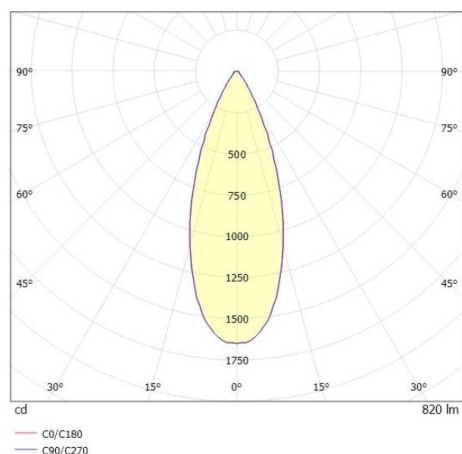

LITIN 2.0

540-0612314066060

LITIN 2 TRACK SPOTLIGHT WITH 3 PH ADAPTER made of aluminium, black, similar to RAL 9005, decor black, high quality plastic lens beam 40°, light output direct, swiveling 350°, tilting 90°, dimmability: not dimmable, adapter/ceiling base black, IP20

DRAWING

LIGHT DISTRIBUTION CURVE

TECHNICAL DETAILS

System perform. [W]	10
Bulb type	LED
Luminous flux [lm]	820
Colour temp. [K]	4000K
CRI	>90
Optics	high quality plastic lens
Designer	INHOUSE
Dimming	not dimmable
Light output	direct
Beam angle [°]	40°
Voltage [V]	220-240V 50/60Hz
Material	aluminium
Length [mm]	101,7
Height [mm]	135
Diameter [mm]	90
IP protection class	IP20
Voltage class	protection cl. II
Net weight [kg]	1,22
Colour lamp	black
RAL	9005
Colour adapter/ceiling base	black
Colour decor	black
EAN-Number	9010506781038
Lifetime [h]	30 000
Energy efficiency cl.	G