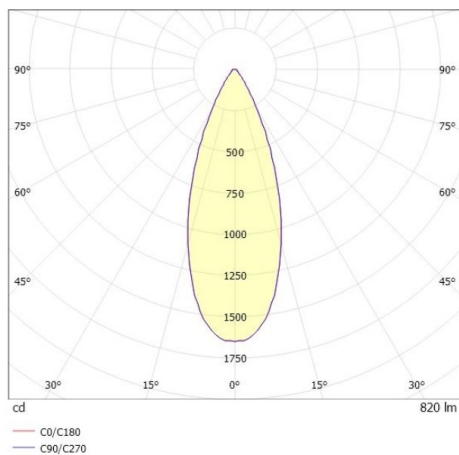

DRAWING

TECHNICAL DETAILS

System perform. [W]	10
Bulb type	LED
Luminous flux [lm]	820
Colour temp. [K]	4000K
CRI	>90
Optics	high quality plastic lens
Designer	INHOUSE
Dimming	not dimmable
Light output	direct
Beam angle [°]	40°
Voltage [V]	220-240V 50/60Hz
Material	aluminium

Length [mm]	101,7
Height [mm]	135
Diameter [mm]	90
IP protection class	IP20
Voltage class	protection cl. II
Net weight [kg]	1,24

Colour lamp	grey
RAL	9006
Colour adapter/ceiling base	grey
Colour decor	copper
EAN-Number	9010506921328
Lifetime [h]	30 000
Energy efficiency cl.	G

LIGHT DISTRIBUTION CURVE

The values are rated values. Power and luminous flux are initially subject to a tolerance of +/- 10%. Colour temperature tolerance: +/- 150 K. The values apply to an ambient temperature of 25°C unless otherwise specified.