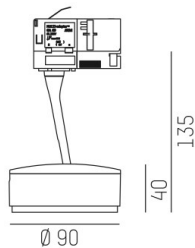

LITIN

540-06123141b4040

LITIN 2 TRACK SPOTLIGHT WITH 3 PH ADAPTER made of aluminium, grey, similar to RAL 9006, decor copper, high quality plastic lens beam 40°, light output direct, swiveling 350°, tilting 90°, dimmability: not dimmable, adapter/ceiling base grey, IP20

DRAWING

TECHNICAL DETAILS

System perform. [W]	10
Bulb type	LED
Luminous flux [lm]	820
Colour temp. [K]	4000K
CRI	>90
Optics	high quality plastic lens
Designer	INHOUSE
Dimming	not dimmable
Light output	direct
Beam angle [°]	40°
Voltage [V]	220-240V 50/60Hz
Material	aluminium

Length [mm]	101,7
Height [mm]	135
Diameter [mm]	90
IP protection class	IP20
Voltage class	protection cl. II
Net weight [kg]	1,24

Colour lamp	grey
RAL	9006
Colour adapter/ceiling base	grey
Colour decor	copper
EAN-Number	9010506921328
Lifetime [h]	30 000
Energy efficiency cl.	G