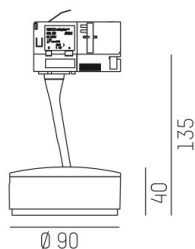

LITIN 2.0

540-06123141b5050

LITIN 2 TRACK SPOTLIGHT WITH 3 PH ADAPTER made of aluminium, white, similar to RAL 9016, decor copper, high quality plastic lens beam 40°, light output direct, swiveling 350°, tilting 90°, dimmability: not dimmable, adapter/ceiling base white, IP20

DRAWING

TECHNICAL DETAILS

System perform. [W]	10
Bulb type	LED
Luminous flux [lm]	820
Colour temp. [K]	4000K
CRI	>90
Optics	high quality plastic lens
Designer	INHOUSE
Dimming	not dimmable
Light output	direct
Beam angle [°]	40°
Voltage [V]	220-240V 50/60Hz
Material	aluminium
Length [mm]	101,7
Height [mm]	135
Diameter [mm]	90
IP protection class	IP20
Voltage class	protection cl. II
Net weight [kg]	1,22
Colour lamp	white
RAL	9016
Colour adapter/ceiling base	white
Colour decor	copper
EAN-Number	9010506780956
Lifetime [h]	30 000
Energy efficiency cl.	G

LIGHT DISTRIBUTION CURVE

The values are rated values. Power and luminous flux are initially subject to a tolerance of +/- 10%. Colour temperature tolerance: +/- 150 K. The values apply to an ambient temperature of 25°C unless otherwise specified.