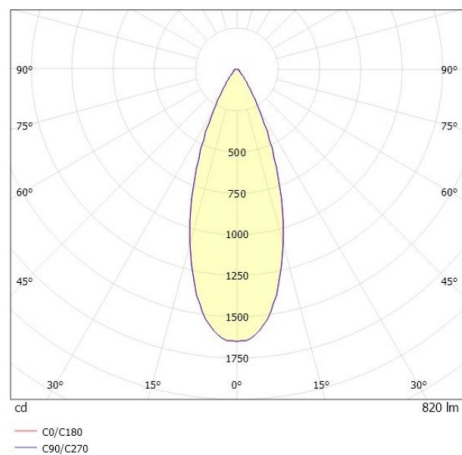

LITIN 2.0

540-06123141b5050

LITIN 2 TRACK SPOTLIGHT WITH 3 PH ADAPTER made of aluminium, white, similar to RAL 9016, decor copper, high quality plastic lens beam 40°, light output direct, swiveling 350°, tilting 90°, dimmability: not dimmable, adapter/ceiling base white, IP20

DRAWING

TECHNICAL DETAILS

System perform. [W]	10
Bulb type	LED
Luminous flux [lm]	820
Colour temp. [K]	4000K
CRI	>90
Optics	high quality plastic lens
Designer	INHOUSE
Dimming	not dimmable
Light output	direct
Beam angle [°]	40°
Voltage [V]	220-240V 50/60Hz
Material	aluminium
Length [mm]	101,7
Height [mm]	135
Diameter [mm]	90
IP protection class	IP20
Voltage class	protection cl. II
Net weight [kg]	1,22
Colour lamp	white
RAL	9016
Colour adapter/ceiling base	white
Colour decor	copper
EAN-Number	9010506780956
Lifetime [h]	30 000
Energy efficiency cl.	G

LIGHT DISTRIBUTION CURVE

The values are rated values. Power and luminous flux are initially subject to a tolerance of +/- 10%. Colour temperature tolerance: +/- 150 K. The values apply to an ambient temperature of 25°C unless otherwise specified.