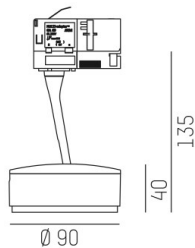

LITIN 2.0

540-06123141b6060

LITIN 2 TRACK SPOTLIGHT WITH 3 PH ADAPTER made of aluminium, black, similar to RAL 9005, decor copper, high quality plastic lens beam 40°, light output direct, swiveling 350°, tilting 90°, dimmability: not dimmable, adapter/ceiling base black, IP20

DRAWING

TECHNICAL DETAILS

System perform. [W]	10
Bulb type	LED
Luminous flux [lm]	820
Colour temp. [K]	4000K
CRI	>90
Optics	high quality plastic lens
Designer	INHOUSE
Dimming	not dimmable
Light output	direct
Beam angle [°]	40°
Voltage [V]	220-240V 50/60Hz
Material	aluminium
Length [mm]	101,7
Height [mm]	135
Diameter [mm]	90
IP protection class	IP20
Voltage class	protection cl. II
Net weight [kg]	1,22
Colour lamp	black
RAL	9005
Colour adapter/ceiling base	black
Colour decor	copper
EAN-Number	9010506781090
Lifetime [h]	30 000
Energy efficiency cl.	G

LIGHT DISTRIBUTION CURVE

The values are rated values. Power and luminous flux are initially subject to a tolerance of +/- 10%. Colour temperature tolerance: +/- 150 K. The values apply to an ambient temperature of 25°C unless otherwise specified.