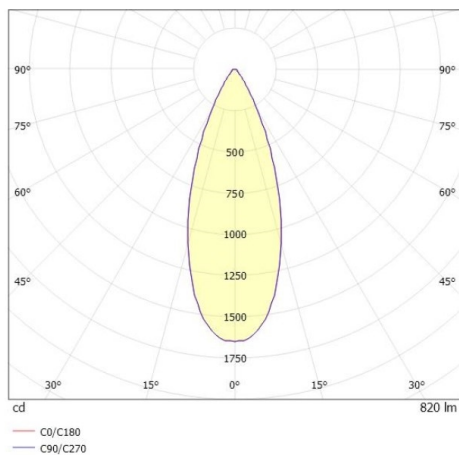

LITIN 2.0

540-06123141b6060

LITIN 2 TRACK SPOTLIGHT WITH 3 PH ADAPTER made of aluminium, black, similar to RAL 9005, decor copper, high quality plastic lens beam 40°, light output direct, swiveling 350°, tilting 90°, dimmability: not dimmable, adapter/ceiling base black, IP20

DRAWING

TECHNICAL DETAILS

System perform. [W]	10
Bulb type	LED
Luminous flux [lm]	820
Colour temp. [K]	4000K
CRI	>90
Optics	high quality plastic lens
Designer	INHOUSE
Dimming	not dimmable
Light output	direct
Beam angle [°]	40°
Voltage [V]	220-240V 50/60Hz
Material	aluminium
Length [mm]	101,7
Height [mm]	135
Diameter [mm]	90
IP protection class	IP20
Voltage class	protection cl. II
Net weight [kg]	1,22
Colour lamp	black
RAL	9005
Colour adapter/ceiling base	black
Colour decor	copper
EAN-Number	9010506781090
Lifetime [h]	30 000
Energy efficiency cl.	G

LIGHT DISTRIBUTION CURVE

The values are rated values. Power and luminous flux are initially subject to a tolerance of +/- 10%. Colour temperature tolerance: +/- 150 K. The values apply to an ambient temperature of 25°C unless otherwise specified.