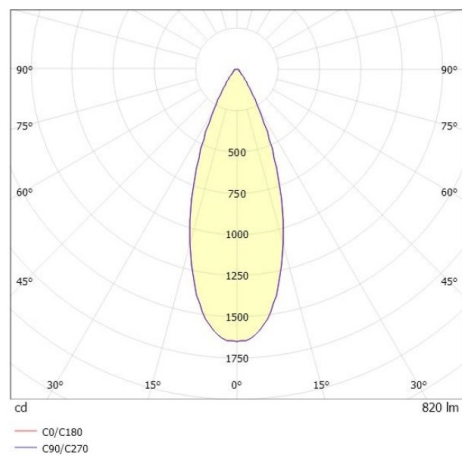

DRAWING

TECHNICAL DETAILS

System perform. [W]	10
Bulb type	LED
Luminous flux [lm]	820
Colour temp. [K]	4000K
CRI	>90
Optics	high quality plastic lens
Designer	INHOUSE
Dimming	not dimmable
Light output	direct
Beam angle [°]	40°
Voltage [V]	220-240V 50/60Hz
Material	aluminium

Length [mm]	101,7
Height [mm]	135
Diameter [mm]	90
IP protection class	IP20
Voltage class	protection cl. II
Net weight [kg]	1,24

Colour lamp	grey
RAL	9006
Colour adapter/ceiling base	grey
Colour decor	gold
EAN-Number	9010506921298
Lifetime [h]	30 000
Energy efficiency cl.	G

LIGHT DISTRIBUTION CURVE

The values are rated values. Power and luminous flux are initially subject to a tolerance of +/- 10%. Colour temperature tolerance: +/- 150 K. The values apply to an ambient temperature of 25°C unless otherwise specified.